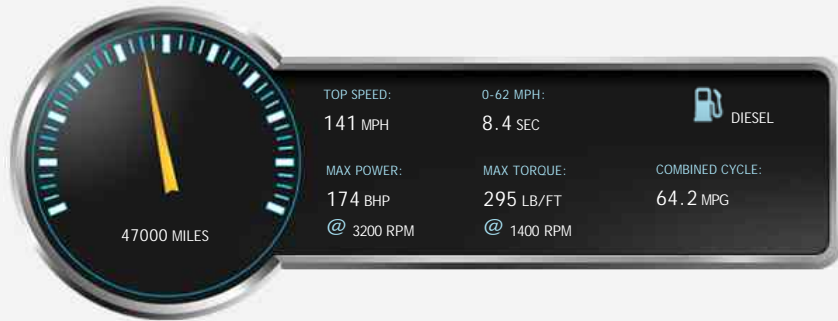

Performance & Engine