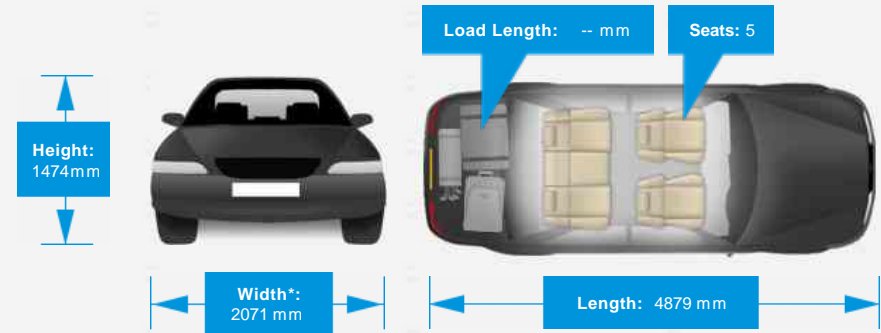

Weights & Measures