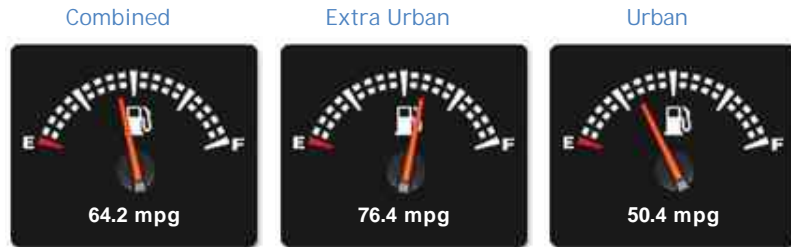

Fuel Economy

Running Costs