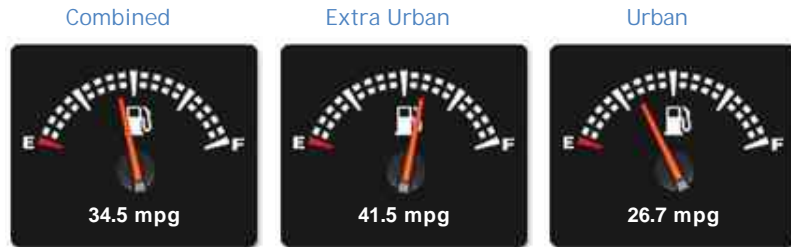

Kia Sportage KX-2

£7,790

General Info

Engine:	2.0 Petrol Automatic
Price:	£7,790
Body Type:	5 Dr Estate
Owners:	3
Mileage:	56,000
Reg Date:	December 2010 (60)
Colour:	Black Pearl

Vehicle Features

- 12 Months MOT
- Service History
- ABS Anti-Lock Brakes System
- Alloy Wheels
- Front Arm Rest
- Cruise Control
- Dark Rear Tinted Windows
- 3rd Three Point Seat Belt
- 2 Keys
- Air Conditioning
- Electric Windows
- Blue Tooth Telephone Connectivity
- Cup Holder

Performance & Engine

Driven Wheels: All -

Permanent

Gears: 6

Weights & Measures

*Including mirrors

Safety

NCAP Adult Rating: No Data
NCAP Child Rating: No Data
NCAP Pedestrian Rating: No Data
NCAP Safety Assist: No Data
NCAP Overall Rating: No Data

Fuel Economy

Running Costs

CO₂ emission figure (g/km)

VED band and CO₂

Insurance & Security

Road Tax

Insurance Group
(1-20)

Security