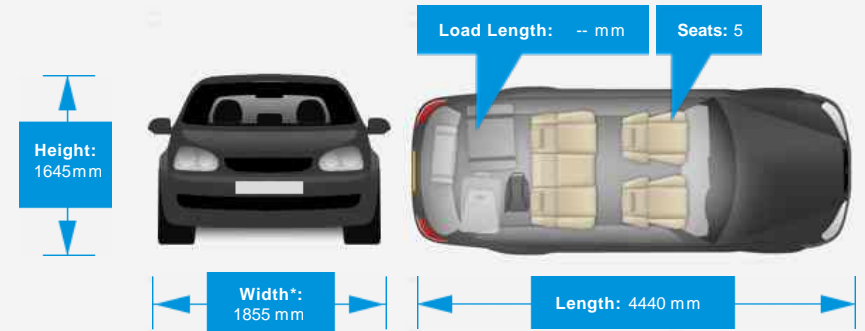

Performance & Engine

Driven Wheels: All -

Permanent

Gears: 6

Weights & Measures

*Including mirrors

Safety

NCAP Adult Rating: No Data
NCAP Child Rating: No Data
NCAP Pedestrian Rating: No Data
NCAP Safety Assist: No Data
NCAP Overall Rating: No Data