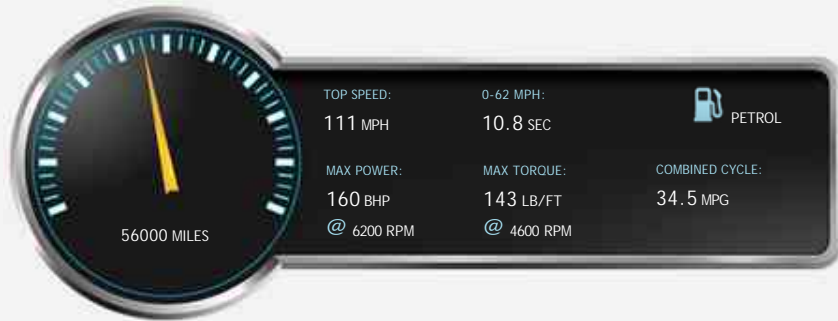

Kia Sportage KX-2

£7,790

General Info

Engine:	2.0 Petrol Automatic
Price:	£7,790
Body Type:	5 Dr Estate
Owners:	3
Mileage:	56,000
Reg Date:	December 2010 (60)
Colour:	Black Pearl

Vehicle Features

- 12 Months MOT
- Service History
- ABS Anti-Lock Brakes System
- Alloy Wheels
- Front Arm Rest
- Cruise Control
- Dark Rear Tinted Windows
- 3rd Three Point Seat Belt
- 2 Keys
- Air Conditioning
- Electric Windows
- Blue Tooth Telephone Connectivity
- Cup Holder

Performance & Engine

Driven Wheels: All -

Permanent

Gears: 6

Weights & Measures

*Including mirrors

Safety

NCAP Adult Rating: No Data
NCAP Child Rating: No Data
NCAP Pedestrian Rating: No Data
NCAP Safety Assist: No Data
NCAP Overall Rating: No Data