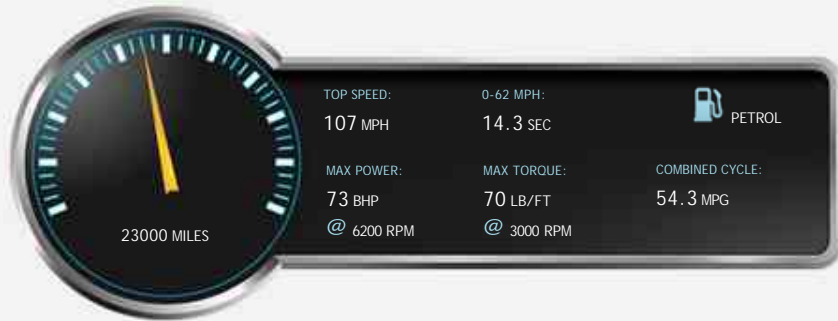

### General Info

Engine:	1.0 Petrol Manual
Price:	£6,995
Body Type:	5 Dr Hatchback
Owners:	2
Mileage:	23,000
Reg Date:	July 2016 (16)
Colour:	White

### Vehicle Description

We are pleased to offer this 2016 Seat Ibiza 1.0S.  
 Finished in Attractive White and only 23,000 miles from New.  
 This car would make an ideal 1st Time Buyers Car or City Car as it has Very Low Running Costs  
 Low Tax,  
 Low Insurance,  
 High MPG,  
 Remote Central Locking,  
 Electric Windows,  
 Electric Mirrors,  
 Front and Side Airbags,

## Performance & Engine

Driven Wheels: Front

Gears: 5