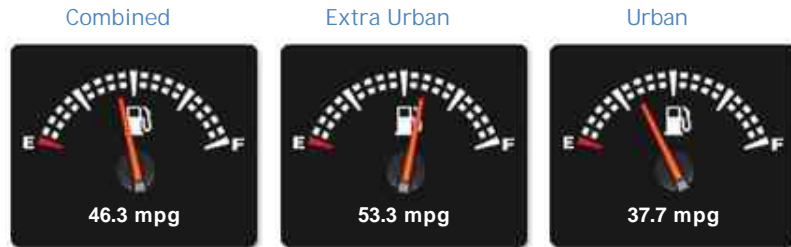

Fuel Economy

Running Costs