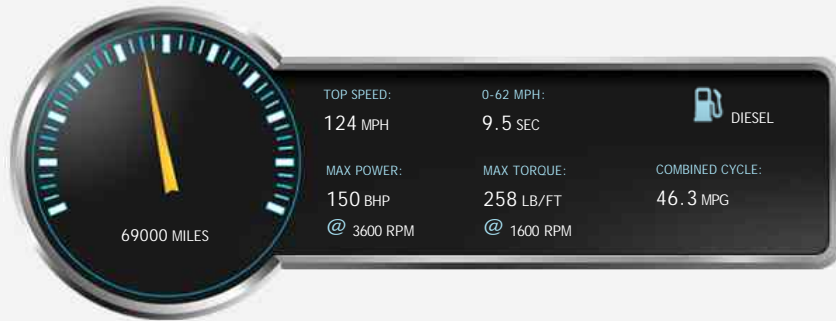

### General Info

Engine:	2.0 Diesel Automatic
Price:	£12,750
Body Type:	5 Dr Estate
Owners:	2
Mileage:	69,000
Reg Date:	April 2015 (15)
Colour:	Lapis Blue Pearl

## Performance & Engine

**Driven Wheels:** All -

Permanent

**Gears:** 7