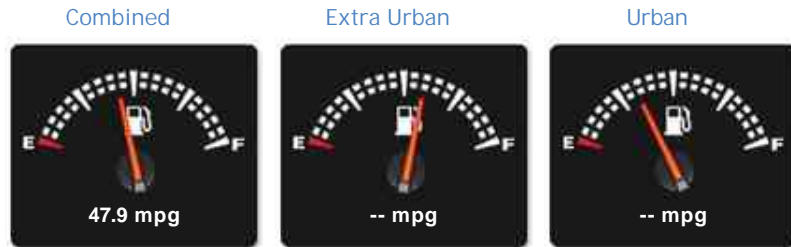

Fuel Economy

Running Costs