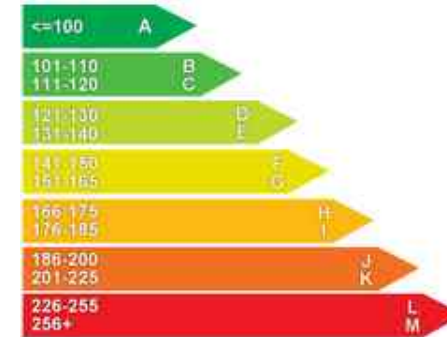

Performance & Engine

Driven Wheels: Front

Gears: 6

Weights & Measures

Doors: 5

*Including mirrors

Safety

NCAP Adult Rating: No Data
NCAP Child Rating: No Data
NCAP Pedestrian Rating: No Data
NCAP Safety Assist: No Data
NCAP Overall Rating: No Data

Fuel Economy

Running Costs

CO₂ emission figure (g/km)

Price/liter

Insurance & Security

Road Tax

Insurance Group
(1-20)

Security