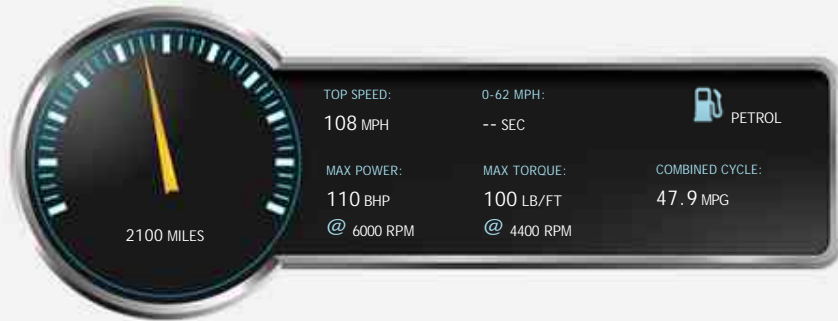

Performance & Engine