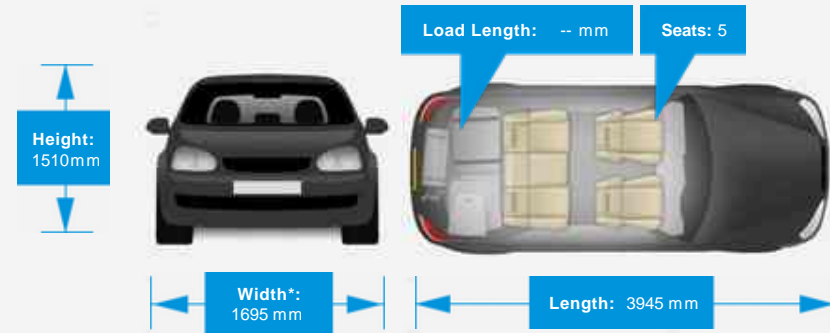

Performance & Engine

Driven Wheels: Front

Gears: 6

Weights & Measures

Doors: 5

*Including mirrors

Safety

NCAP Adult Rating: No Data
NCAP Child Rating: No Data
NCAP Pedestrian Rating: No Data
NCAP Safety Assist: No Data
NCAP Overall Rating: No Data