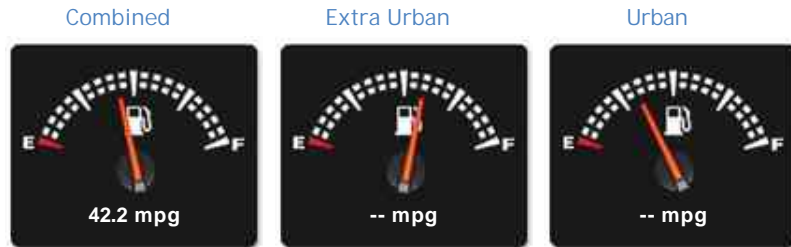

Fuel Economy

Running Costs