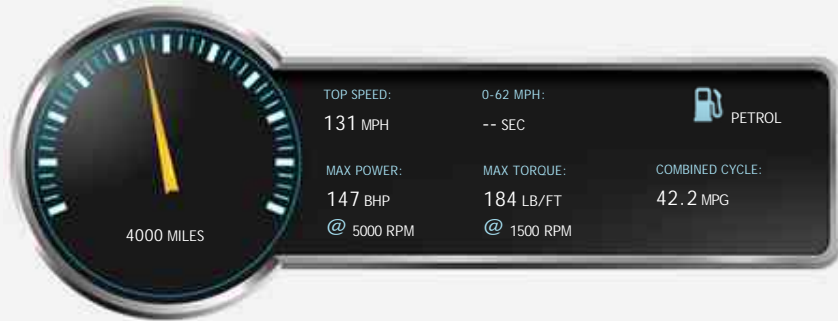

Performance & Engine