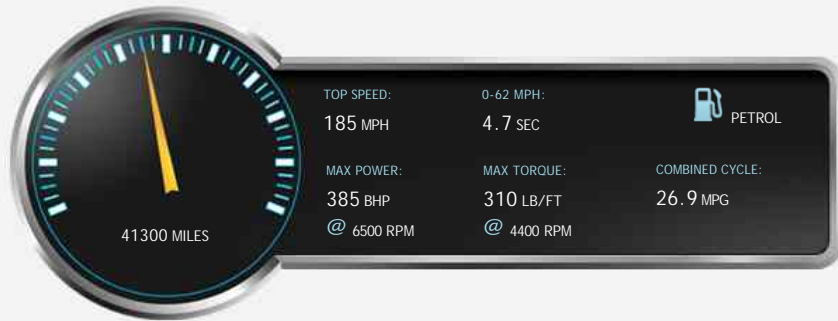

Performance & Engine