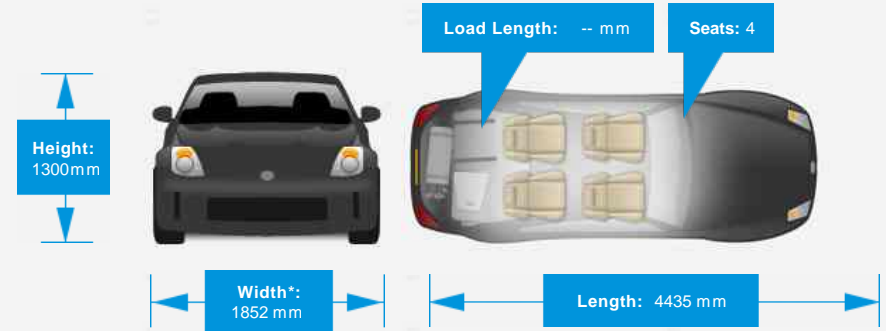

Permanent

Gears: 6

Weights & Measures

Braked:
-- Kg

Unbraked:
-- Kg

Max Towing Weight

Max Gross Weight: -- Kg
Min Kerb Weight: 1480 Kg

Doors: 2

Height:
1300mm

Load Length: -- mm

Seats: 4

Width*:
1852 mm

Length: 4435 mm

*Including mirrors

Safety

NCAP Adult Rating: No Data
NCAP Child Rating: No Data
NCAP Pedestrian Rating: No Data
NCAP Safety Assist: No Data
NCAP Overall Rating: No Data