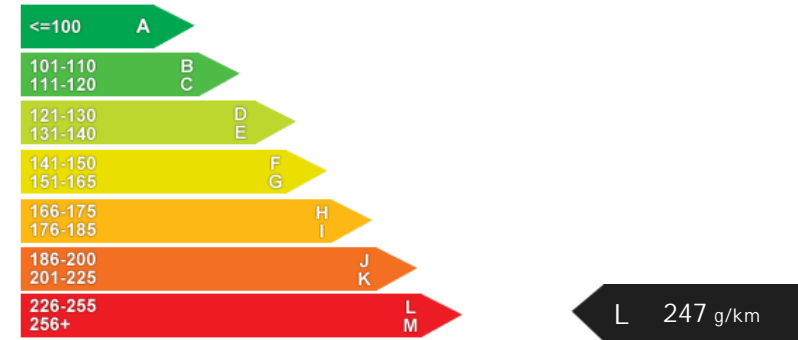

CO₂ emission figure (g/km)

VED band and CO₂