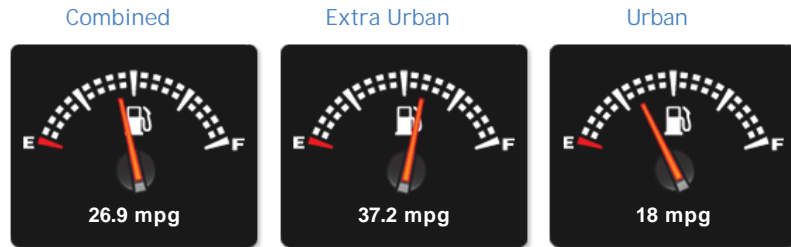

Fuel Economy

Running Costs