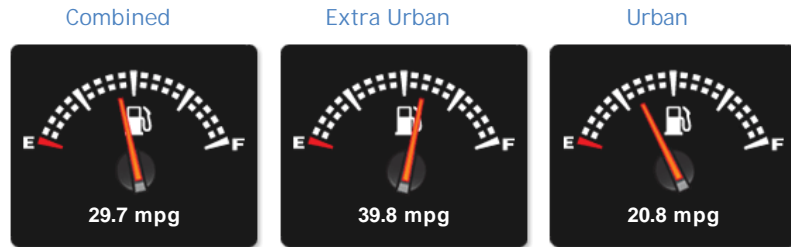

Fuel Economy

Running Costs