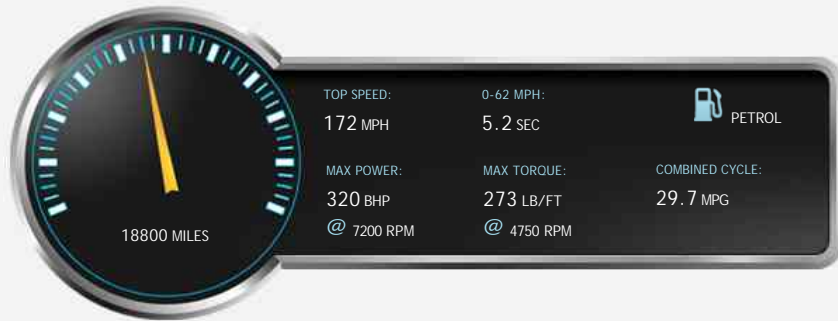

Performance & Engine