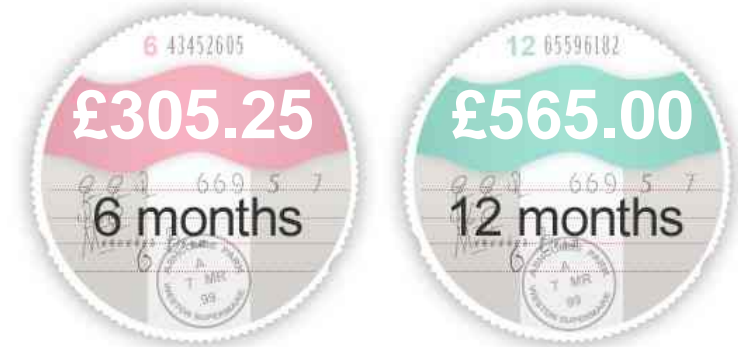

Insurance & Security

Road Tax

Insurance Group
(1-20)

Security

Immobiliser