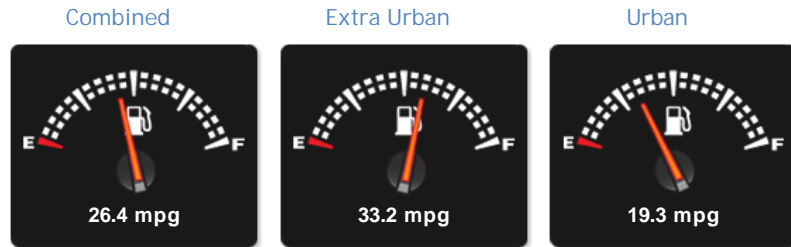

Fuel Economy

Running Costs