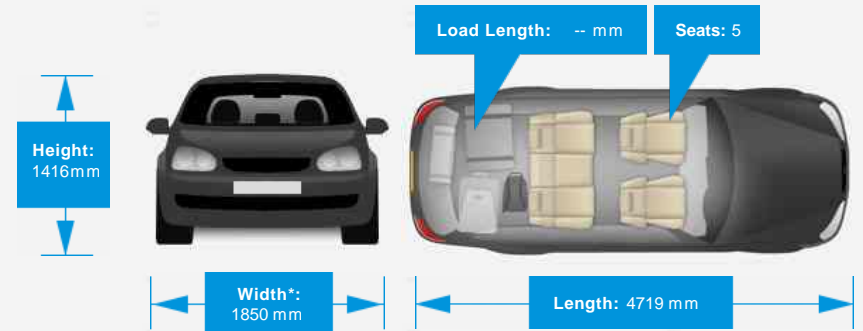

Performance & Engine

Driven Wheels: All -

Permanent

Gears: 7

Weights & Measures

*Including mirrors

Safety

NCAP Adult Rating: No Data
NCAP Child Rating: No Data
NCAP Pedestrian Rating: No Data
NCAP Safety Assist: No Data
NCAP Overall Rating: No Data