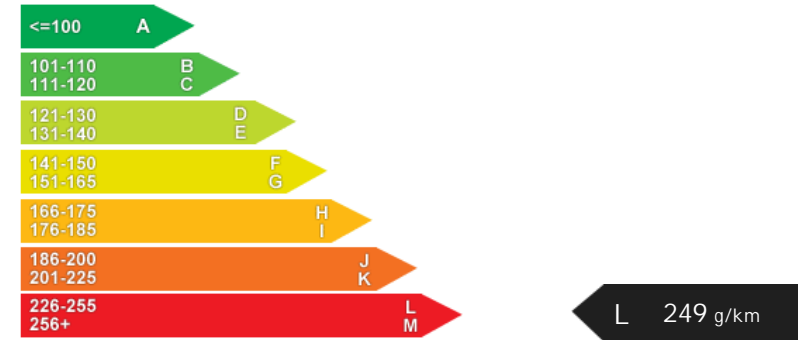

CO₂ emission figure (g/km)

VED band and CO₂