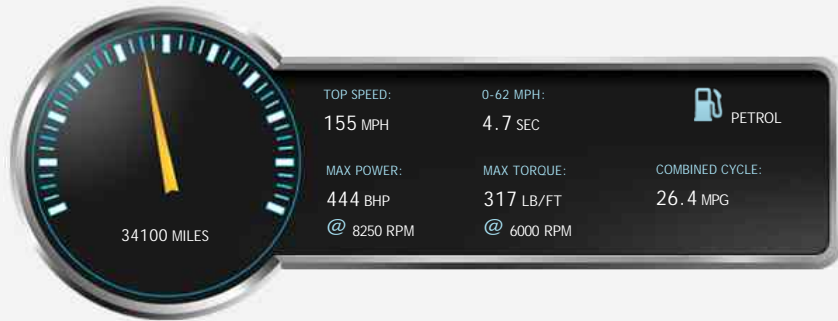

Audi RS4 AVANT FSI QUATTRO

£32,495

General Info

Engine:	4.2 Petrol Automatic
Price:	£32,495
Body Type:	5 Dr Estate
Owners:	
Mileage:	34,100
Reg Date:	May 2015 (15)
Colour:	

Vehicle Features

Not Specified

Vehicle Description

*Gorgeous RS4 Avant flying machine with low mileage and fantastic specification including:-
Panoramic Glass Roof, Privacy Glass, Alloy Wheels - 20inx9J 5-Arm Rotor Design Titanium, Audi Exclusive Pearlescent Paint, Bang & Olufsen Sound System, Convenience Package, Adjustable Steering Column, Centre Rear Seat Belt, Computer (Driver Information System,)External Temperature Display, Seats Electric (Driver/Passenger), Speakers, Steering Wheel Mounted Controls (Gears), Steering Wheel Sports, Third Brake Light, Trafficmaster Trip Computer, Tyre Repair Kit 12 - Volt Socket in Front Armrest 19in x 9J 10 - Spoke Aero Design Alloy Wheels with 265/35 R19 Tyres and Locking Wheel Bolts 3-Spoke Flat Bottomed RS Steering Wheel With Shift Paddles/RS4 Badge/Perf Leather 7in High Resolution Touch Screen Airbag System for Driver Airbag System for Front Passenger Audi Music Interface Audi Parking System Plus - Acoustic and Visual Park Assist System for the Front and Rear Auto - Dimming Rear - View Mirror Automatic Climate*

Performance & Engine

Driven Wheels: All -

Permanent

Gears: 7

Weights & Measures

*Including mirrors

Safety

NCAP Adult Rating: No Data
NCAP Child Rating: No Data
NCAP Pedestrian Rating: No Data
NCAP Safety Assist: No Data
NCAP Overall Rating: No Data