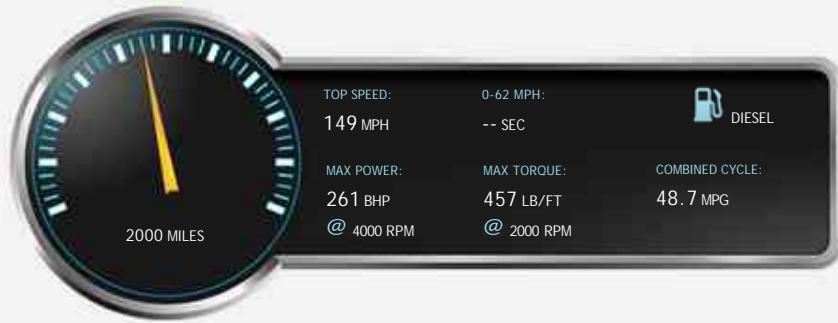

| | |
|------------|----------------------|
| Engine: | 3.0 Diesel Automatic |
| Price: | £37,950 |
| Body Type: | 5 Dr Estate |
| Owners: | 2 |
| Mileage: | 2,000 |
| Reg Date: | September 2019 (69) |
| Colour: | ALPINE WHITE |

Performance & Engine

Engine: 6 Cylinders In Line, 2993 Cc, Turbo Charged, DOHC

Driven Wheels: All -

Gears: 8

Permanent

Weights & Measures

Doors: 5

*Including mirrors