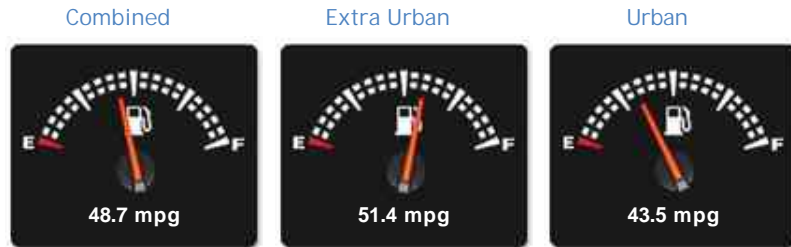

Fuel Economy

Running Costs