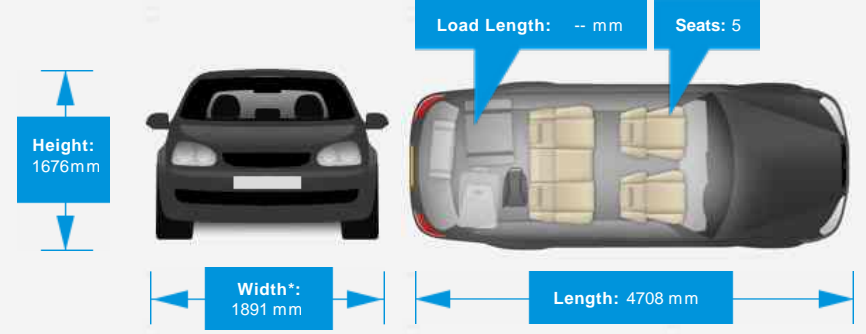

Performance & Engine

Engine: 6 Cylinders In Line, 2993 Cc, Turbo Charged, DOHC

Driven Wheels: All -

Gears: 8

Permanent

Weights & Measures

Doors: 5

*Including mirrors