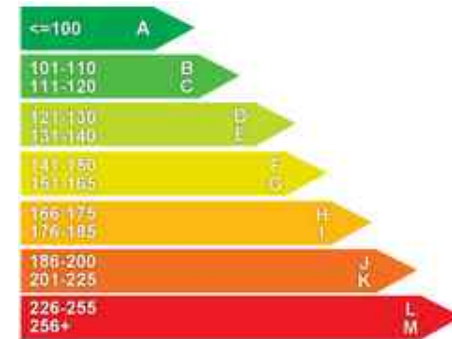

Performance & Engine

Engine: 6 Cylinders In Line, 2993 Cc, Turbo Charged, DOHC

Driven Wheels: All -

Gears: 8

Permanent

Weights & Measures

Doors: 5

*Including mirrors

Safety

NCAP Adult Rating: No Data
NCAP Child Rating: No Data
NCAP Pedestrian Rating: No Data
NCAP Safety Assist: No Data
NCAP Overall Rating: No Data

Fuel Economy

Running Costs

CO₂ emission figure (g/km)

£170/ton