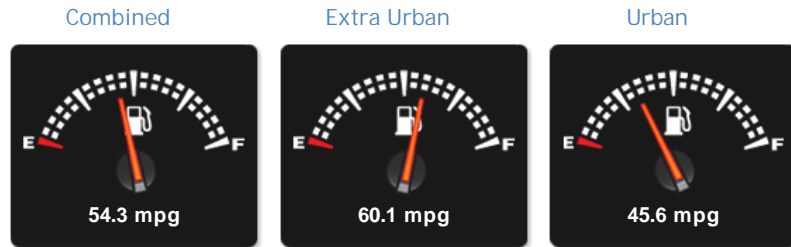

Fuel Economy

Running Costs