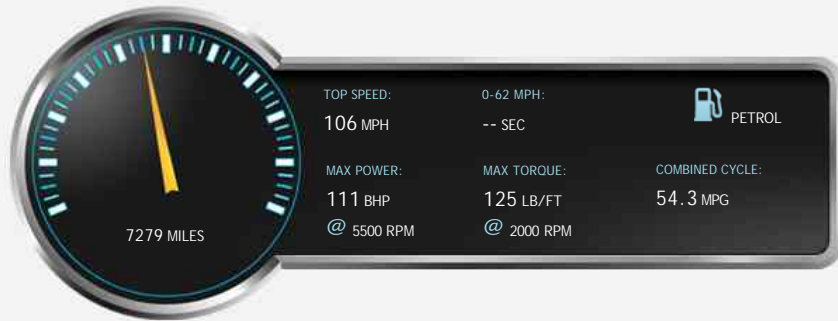

Performance & Engine