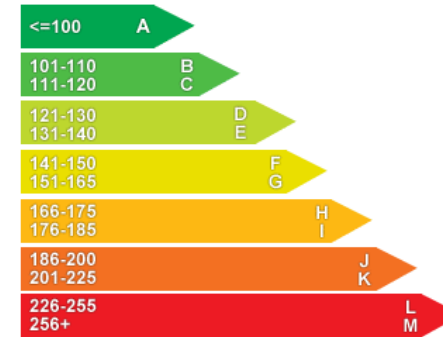

CO₂ emission figure (g/km)

Price/ton