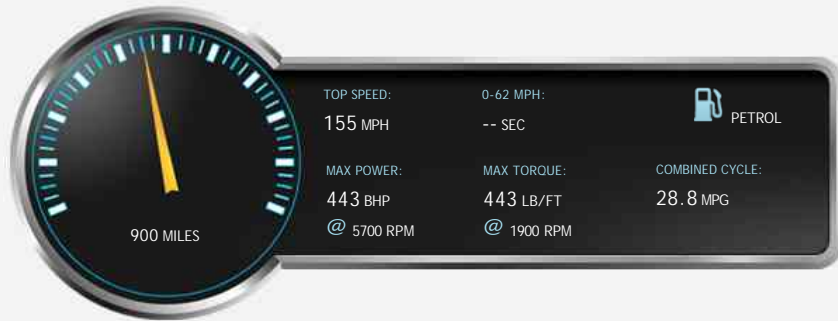

### General Info

Engine:	2.9 Petrol Automatic
Price:	£69,995
Body Type:	5 Dr Estate
Owners:	1
Mileage:	900
Reg Date:	July 2020 (20)
Colour:	

## Performance & Engine

**Driven Wheels:** All -

Permanent

**Gears:** 8