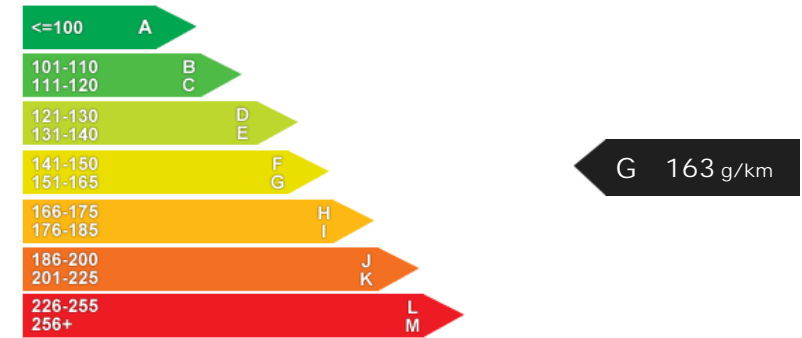

Running Costs

CO₂ emission figure (g/km)

VED band and CO₂