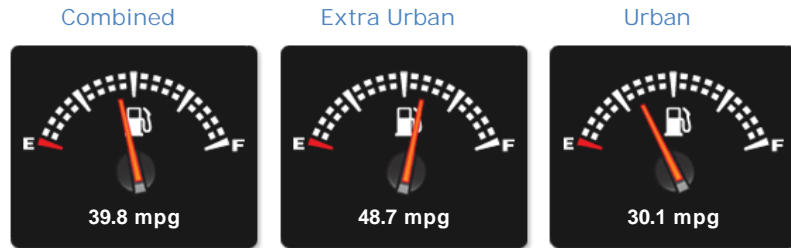

Fuel Economy