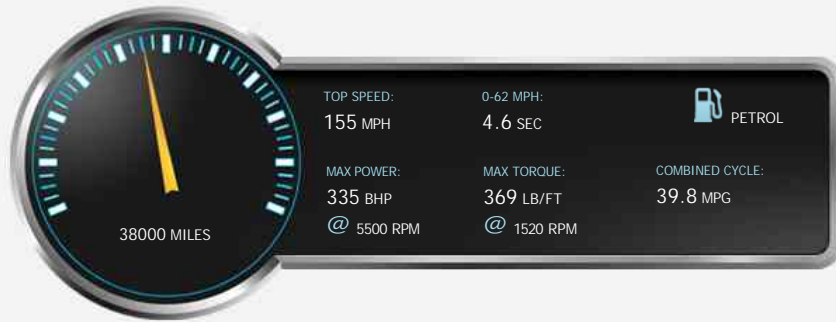

Performance & Engine