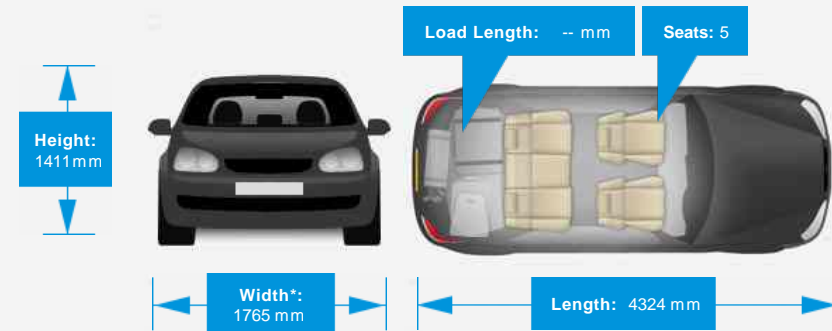

Performance & Engine

Driven Wheels: Rear

Gears: 8

Weights & Measures

Doors: 5

*Including mirrors

Safety

NCAP Adult Rating: No Data
NCAP Child Rating: No Data
NCAP Pedestrian Rating: No Data
NCAP Safety Assist: No Data
NCAP Overall Rating: No Data