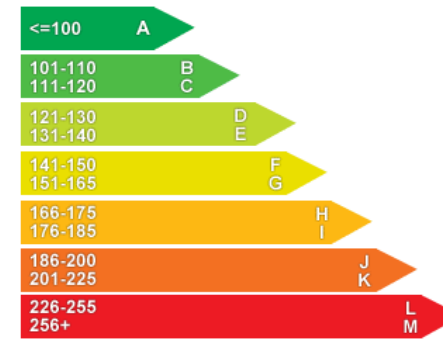

Running Costs

CO₂ emission figure (g/km)

VED band and CO₂