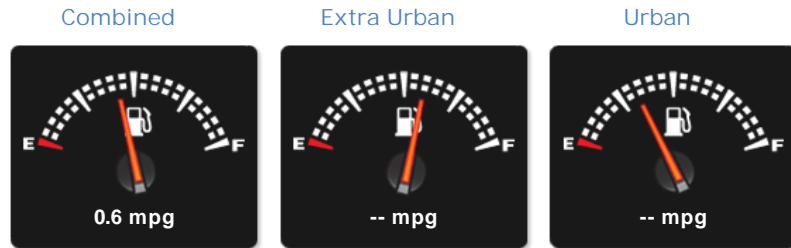

Fuel Economy