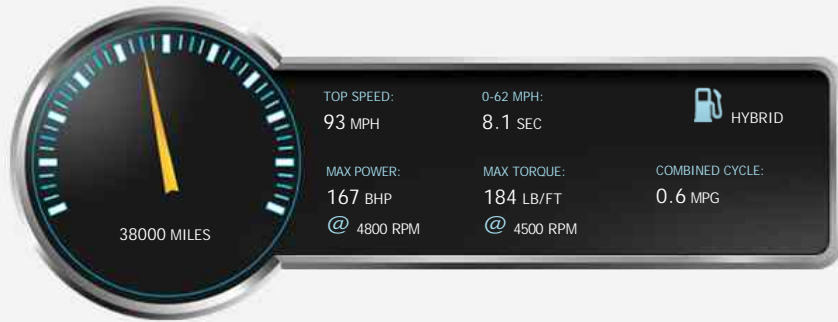

Performance & Engine