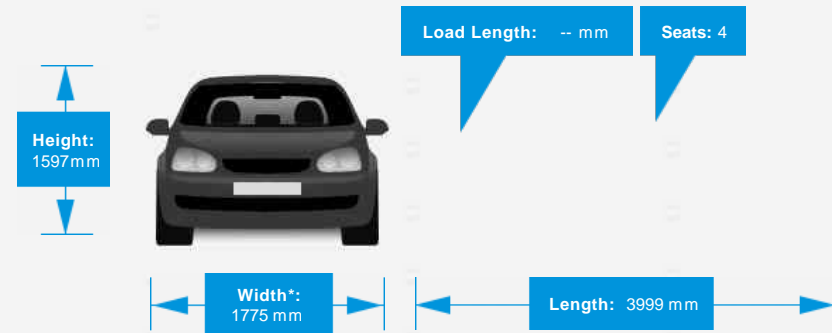

Performance & Engine

Driven Wheels: Rear

Gears: 1

Weights & Measures

Doors: 5

*Including mirrors

Safety

NCAP Adult Rating: No Data
NCAP Child Rating: No Data
NCAP Pedestrian Rating: No Data
NCAP Safety Assist: No Data
NCAP Overall Rating: No Data