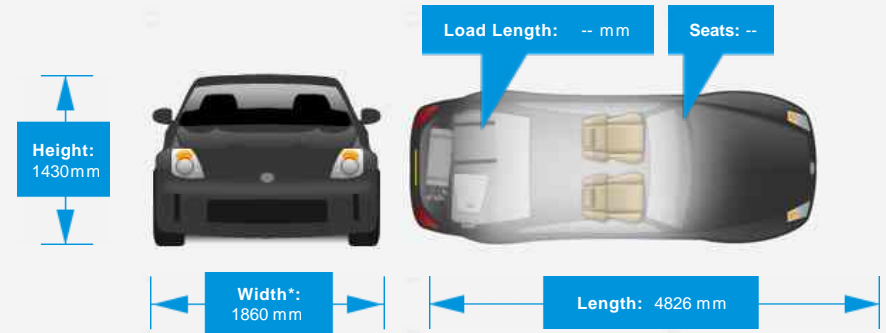

Performance & Engine

Engine: 4 Cylinders
In Line, 1950 Cc,
Turbo Charged,
DOHC

Driven Wheels: Rear

Gears: 9

Weights & Measures

Doors: 2

*Including mirrors

Safety