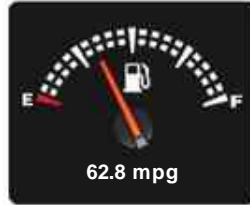

Fuel Economy

Running Costs

CO₂ emission figure (g/km)

VED band and CO₂

Combined

Extra Urban

Urban