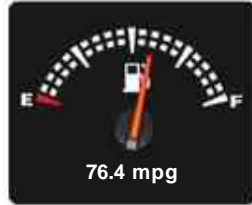

Fuel Economy

Running Costs

CO₂ emission figure (g/km)

VED band and CO₂

Combined

Extra Urban

Urban