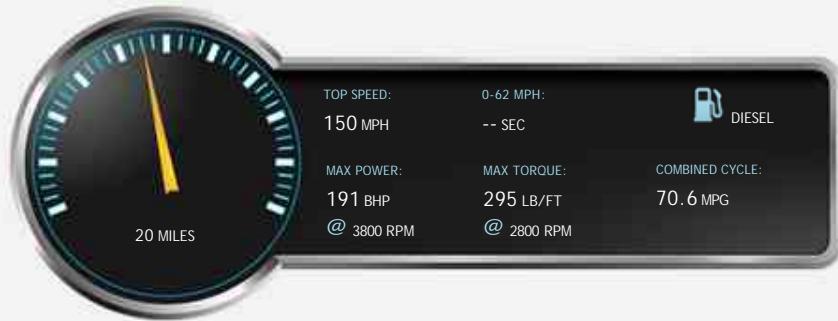

£42,995

General Info

Engine:	2.0 Diesel Automatic
Price:	£42,995
Body Type:	2 Dr Coupe
Owners:	1
Mileage:	20
Reg Date:	July 2020 (20)
Colour:	

Vehicle Features

- 2 USB Ports in the Rear
- Alarm System with Immobiliser and...
- Panoramic Glass Sunroof
- AMG Boot Lid Spoiler in Body...
- Heated Front Seats
- Active Park Assist
- Airbags - Sidebag for Driver and...
- 20in Alloy Wheels - Multi-Spoke...
- ATTENTION Assist
- Active Brake ASSIST
- DAB Digital Radio Tuner
- Privacy Glass
- Agility Control Suspension with...

Vehicle Description

Stunning E220d AMG Line Night Edition Finished In Obsidian Black Metallic With Black Leather/Dinamica Interior. Fantastic Spec Inc: Premium Plus Pack, Night Pack, 20" Multi Spoke Alloys, Panoramic Sunroof, COMAND Online, Digital Cockpit Widescreen Display, 360 Degree Camera, Burmester Surround Sound, Electric Heated Seats With Memory, Wireless Charging, Keyless Entry, Multibeam LED Headlights, Blind Spot Assist, Heat Insulated Dark Tint Glass, Apple CarPlay, Emergency Braking, Analogue Clock, Traffic Sign Assist, Tyre Pressure Display, DAB, Multi Function Sports Steering Wheel In Nappa Leather, Agility Control, Drive Mode Select, Electric Folding Mirrors With Memory, Auto Dimming Mirrors. This E Class Is New With Delivery Miles and Mercedes Warranty! Living The Dream, Driving The Dream

Performance & Engine

Engine: 4 Cylinders
In Line, 1950 Cc,
Turbo Charged,
DOHC

Driven Wheels: Rear

Gears: 9

Weights & Measures

Doors: 2

*Including mirrors

Safety