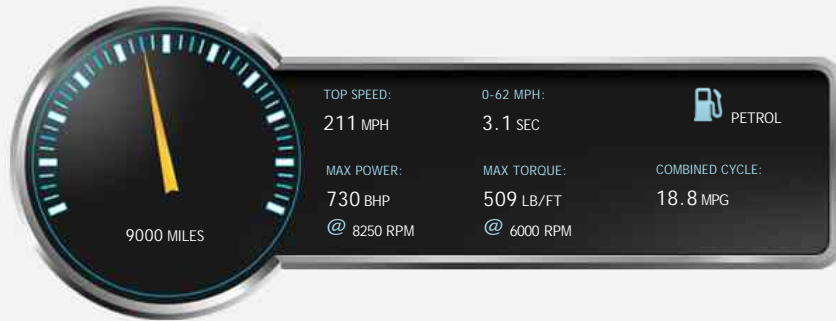

Performance & Engine