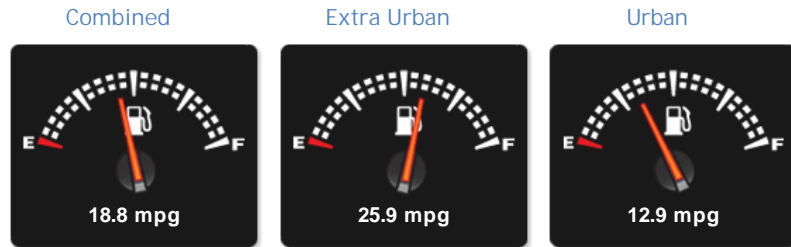

DN22 0EU

Ferrari F12berlinetta 6.2 F1 Dual Clutch

£164,950

General Info

Engine:	6.3 Petrol Automatic
Price:	£164,950
Body Type:	2 Dr Coupe
Owners:	3
Mileage:	9,000
Reg Date:	March 2017 (17)
Colour:	

Vehicle Features

Performance & Engine

Driven Wheels: Rear

Gears: 7

Weights & Measures

Doors: 2

*Including mirrors

Safety

NCAP Adult Rating: No Data
NCAP Child Rating: No Data
NCAP Pedestrian Rating: No Data
NCAP Safety Assist: No Data
NCAP Overall Rating: No Data

Fuel Economy

Running Costs

CO₂ emission figure (g/km)

VED band and CO₂

No Data

Insurance & Security

Insurance Group
(1-20)

Security