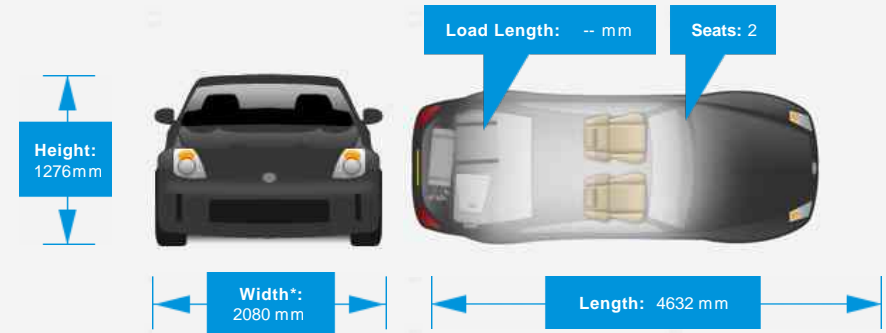

Performance & Engine

Driven Wheels: Rear

Gears: 7

Weights & Measures

Doors: 2

*Including mirrors

Safety

NCAP Adult Rating: No Data
NCAP Child Rating: No Data
NCAP Pedestrian Rating: No Data
NCAP Safety Assist: No Data
NCAP Overall Rating: No Data