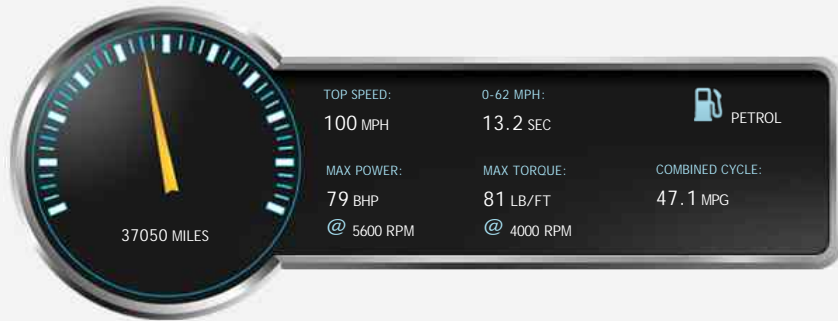

Performance & Engine