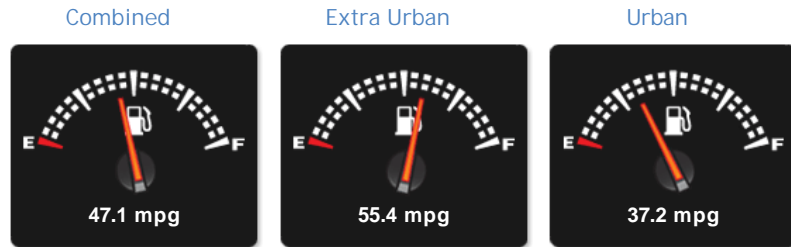

Fuel Economy

Running Costs