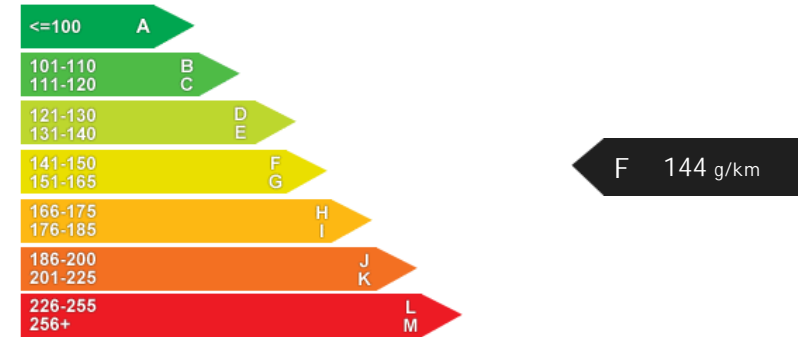

CO₂ emission figure (g/km)

VED band and CO₂