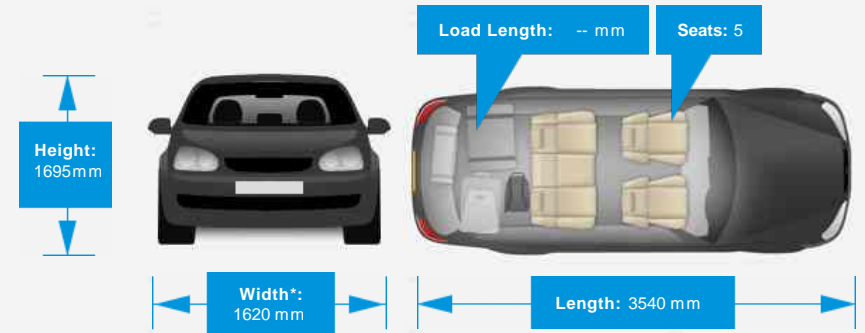

Weights & Measures