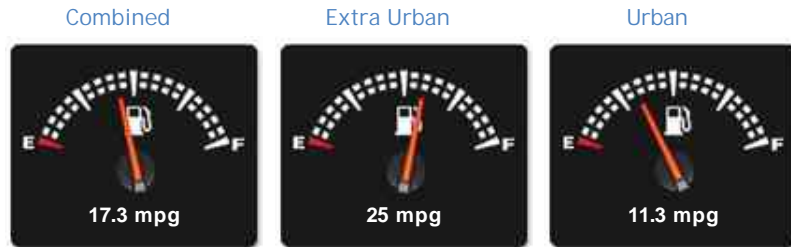

Fuel Economy

Running Costs