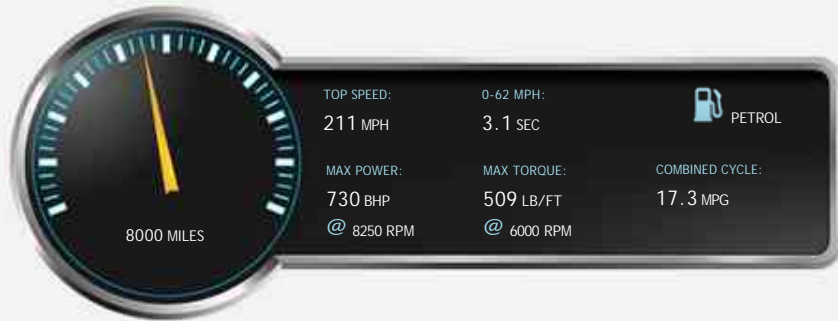

Ferrari F12berlinetta AB

£149,950

General Info

Engine:	6.3 Petrol Semi-Automatic
Price:	£149,950
Body Type:	2 Dr Coupe
Owners:	5
Mileage:	8,000
Reg Date:	December 2013 (63)
Colour:	Black

Vehicle Features

Not Specified

Vehicle Description

Finished in Nero Daytona with Contrasting Crema Hide, Nero Stitching, Nero Carpets, Scuderia Shields, Carbon Fibre Steering Wheel with LEDs, cruise control, reverse camera, electrochromic mirrors, NavTrak Tracker, Full Ferrari Service History. Viewing by appointment only.

Performance & Engine

Engine: 12 Cylinders Vee, 6262 Cc, Naturally Aspirated, DOHC

Driven Wheels: Rear

Gears: 7

Weights & Measures

Braked:
-- Kg

Unbraked:
-- Kg

Max Towing Weight