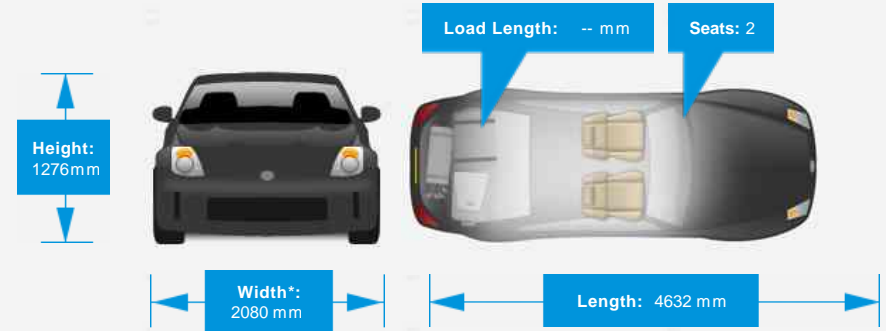

Max Gross Weight: 1630 Kg
Min Kerb Weight: 1630 Kg

Doors: 2

Height:
1276mm

Load Length: -- mm

Seats: 2

Width*:
2080 mm

Length: 4632 mm

*Including mirrors