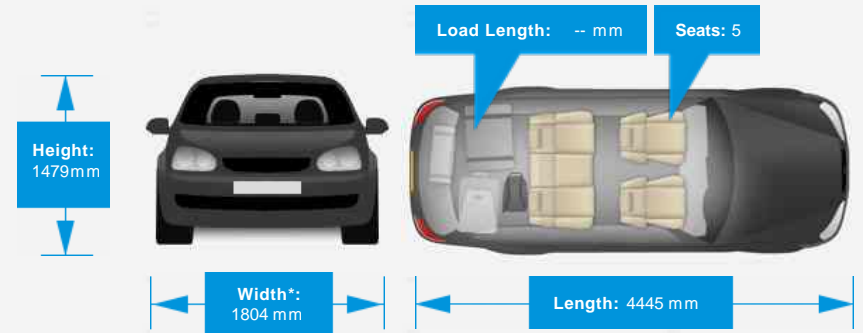

Weights & Measures