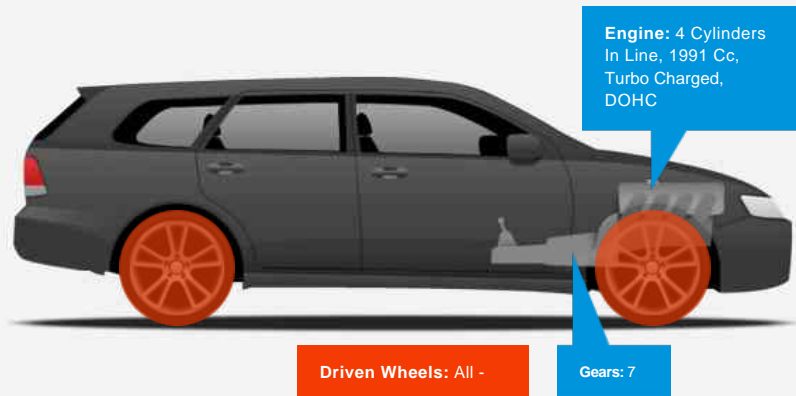

Performance & Engine