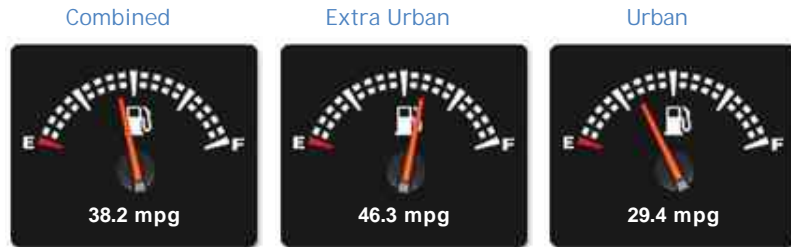

Fuel Economy

Running Costs