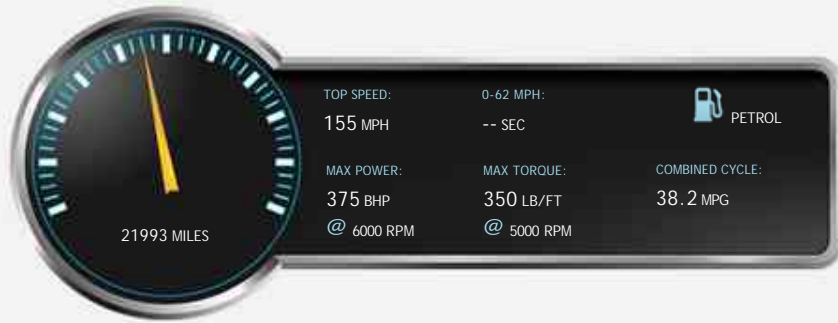

Performance & Engine