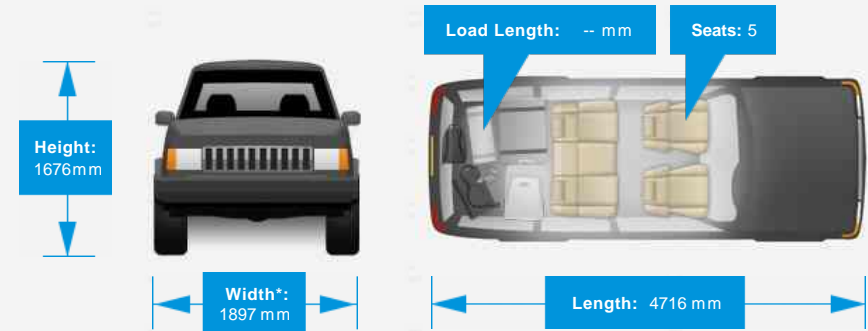

Performance & Engine

Driven Wheels: All -

Gears: 8

Permanent

Weights & Measures

*Including mirrors

Safety

NCAP Adult Rating: No Data
NCAP Child Rating: No Data
NCAP Pedestrian Rating: No Data
NCAP Safety Assist: No Data
NCAP Overall Rating: No Data