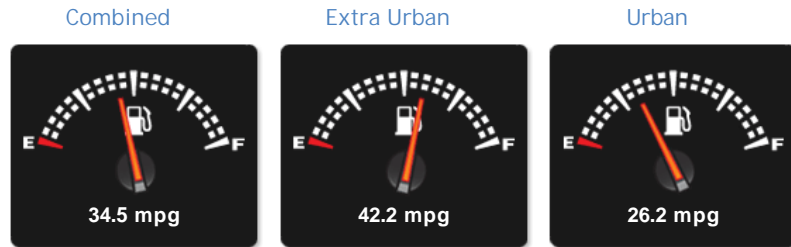

BMW X3 M40i Auto xDrive (s/s)

£39,995

General Info

Engine:	3.0 Petrol Automatic
Price:	£39,995
Body Type:	5 Dr 4x4
Owners:	4
Mileage:	22,000
Reg Date:	March 2018 (18)
Colour:	

Vehicle Features

- Adaptive M Suspension
- Comfort Package
- Comfort Access with Smart Opener
- Online Entertainment
- Speaker System - Harman Kardon
- Acoustic Glazing
- BMW Display Key
- Apple CarPlay Preparation
- Technology Package
- Head-Up Display
- Panoramic Glass Sunroof
- 21in Alloy Wheels - Cerium Grey...
- Active Seat Ventilation - Front

Performance & Engine

Driven Wheels: All -

Gears: 8

Permanent

Weights & Measures

*Including mirrors

Safety

NCAP Adult Rating: No Data
NCAP Child Rating: No Data
NCAP Pedestrian Rating: No Data
NCAP Safety Assist: No Data
NCAP Overall Rating: No Data

Fuel Economy

Running Costs

CO₂ emission figure (g/km)

VED band and CO₂

No Data

Insurance & Security

Insurance Group
(1-20)

Security