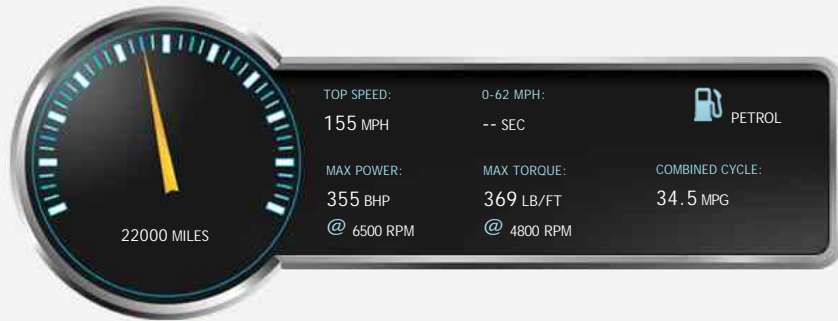

BMW X3 M40i Auto xDrive (s/s)

£39,995

General Info

Engine:	3.0 Petrol Automatic
Price:	£39,995
Body Type:	5 Dr 4x4
Owners:	4
Mileage:	22,000
Reg Date:	March 2018 (18)
Colour:	

Vehicle Features

- Adaptive M Suspension
- Comfort Package
- Comfort Access with Smart Opener
- Online Entertainment
- Speaker System - Harman Kardon
- Acoustic Glazing
- BMW Display Key
- Apple CarPlay Preparation
- Technology Package
- Head-Up Display
- Panoramic Glass Sunroof
- 21in Alloy Wheels - Cerium Grey...
- Active Seat Ventilation - Front

Performance & Engine

Driven Wheels: All -

Gears: 8

Permanent

Weights & Measures

*Including mirrors

Safety

NCAP Adult Rating: No Data
NCAP Child Rating: No Data
NCAP Pedestrian Rating: No Data
NCAP Safety Assist: No Data
NCAP Overall Rating: No Data