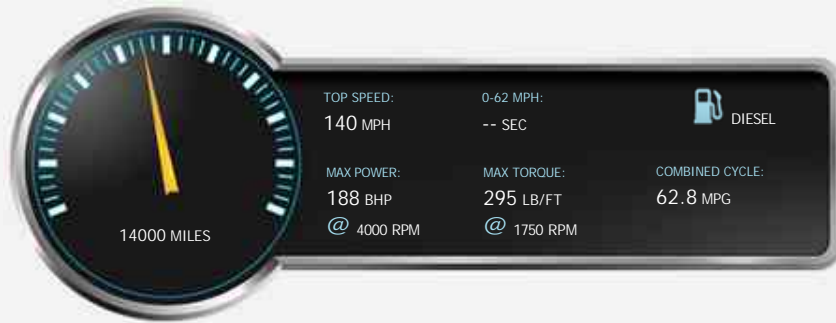

Performance & Engine