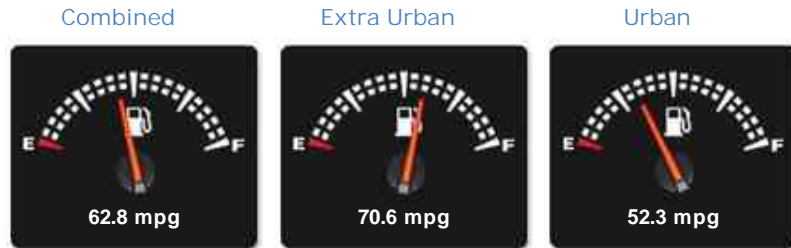

BMW 3 Series 320d M Sport Shadow Edition [190] (FREE MAINLAND UK DELIVERY !!)

£22,495

General Info

Engine:	2.0 Diesel Automatic
Price:	£22,495
Body Type:	5 Dr Estate
Owners:	
Mileage:	14,000
Reg Date:	June 2018 (18)
Colour:	Glacier Silver

Performance & Engine

Weights & Measures

*Including mirrors

Safety

NCAP Adult Rating: No Data
NCAP Child Rating: No Data
NCAP Pedestrian Rating: No Data
NCAP Safety Assist: No Data
NCAP Overall Rating: No Data

Fuel Economy

Running Costs

CO₂ emission figure (g/km)

PERFORMANCE

Insurance & Security

Insurance Group (1-20)

Security

Immobiliser