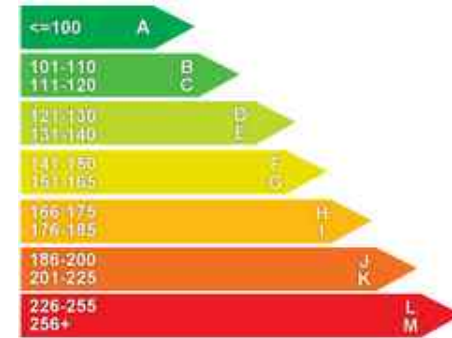

Performance & Engine

Weights & Measures

*Including mirrors

Safety

NCAP Adult Rating: No Data
NCAP Child Rating: No Data
NCAP Pedestrian Rating: No Data
NCAP Safety Assist: No Data
NCAP Overall Rating: No Data

Fuel Economy

Running Costs

CO₂ emission figure (g/km)

PERFORMANCE

Insurance & Security

Insurance Group (1-20)

Security

Immobiliser