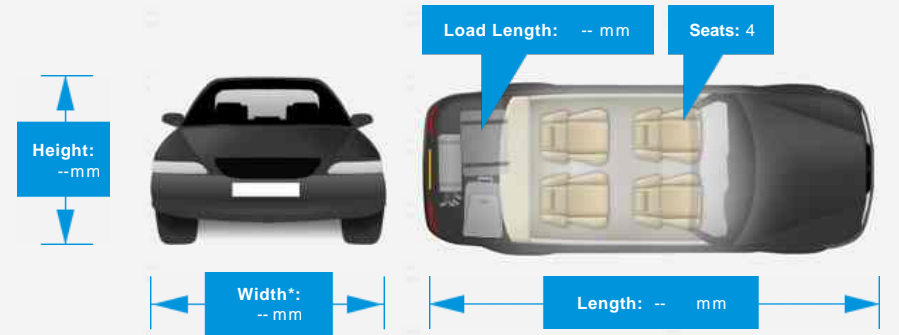

Opening Hours: Mon - Fri 9am - 6pm | Sat 9am - 5pm | Sun 10:30am - 4pm

Performance & Engine

Weights & Measures

*Including mirrors

Safety

NCAP Adult Rating: No Data
NCAP Child Rating: No Data
NCAP Pedestrian Rating: No Data
NCAP Safety Assist: No Data
NCAP Overall Rating: No Data