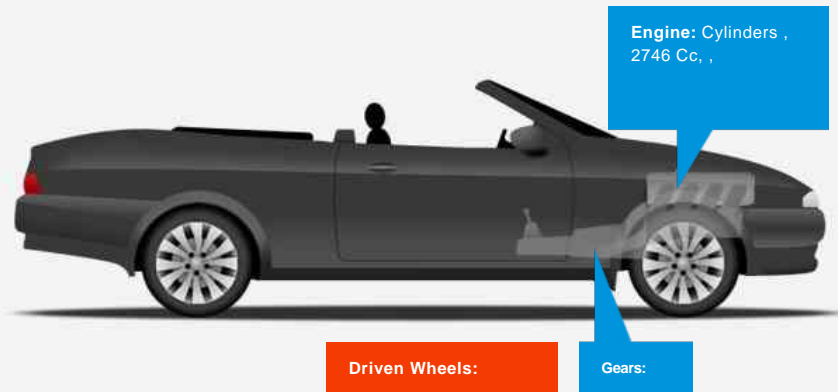

Performance & Engine