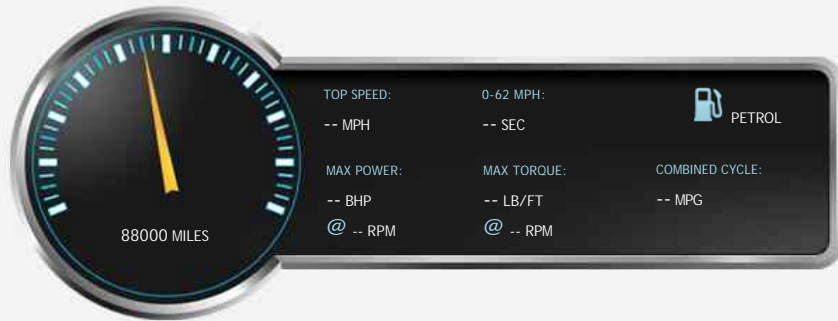

Performance & Engine