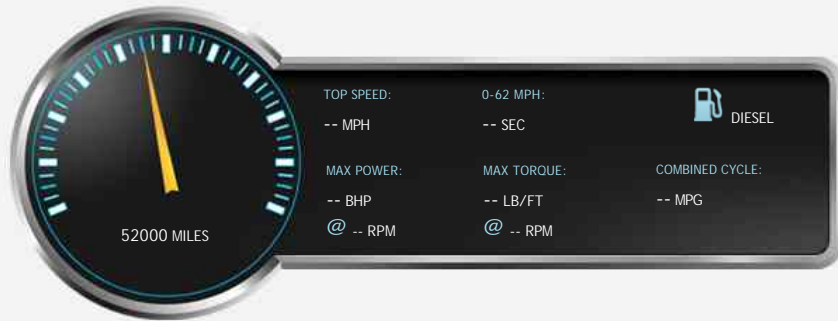

Performance & Engine