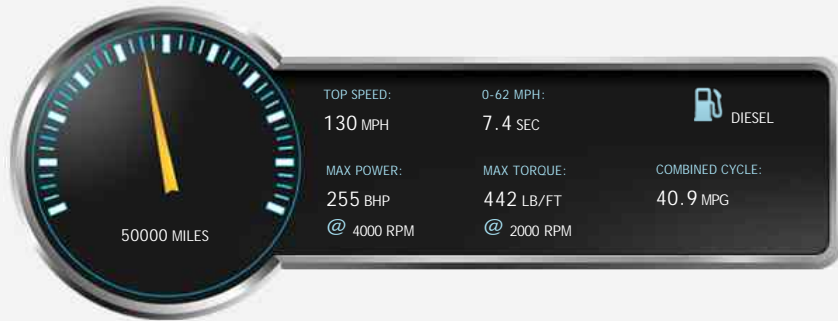

Performance & Engine