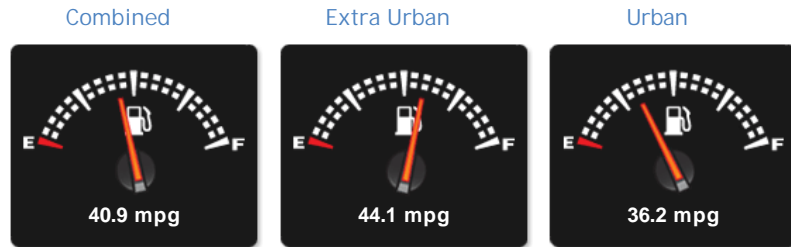

Fuel Economy

Running Costs