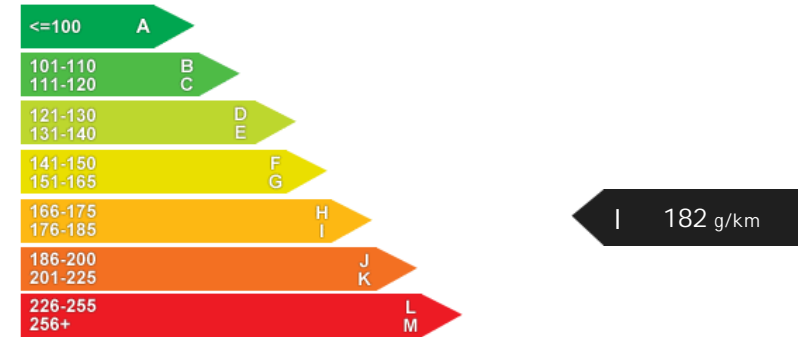

NCAP Adult Rating: No Data
NCAP Child Rating: No Data
NCAP Pedestrian Rating: No Data
NCAP Safety Assist: No Data
NCAP Overall Rating: No Data

Fuel Economy

Running Costs

CO₂ emission figure (g/km)

VED band and CO₂