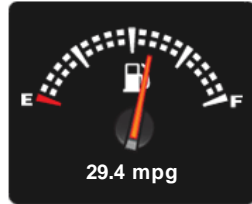

Fuel Economy

Running Costs

CO₂ emission figure (g/km)

VED band and CO₂

Combined

Extra Urban

Urban