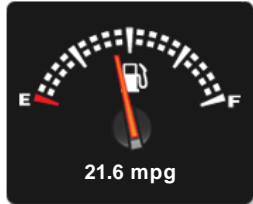

Fuel Economy

Running Costs

CO₂ emission figure (g/km)

VED band and CO₂

Combined

Extra Urban

Urban