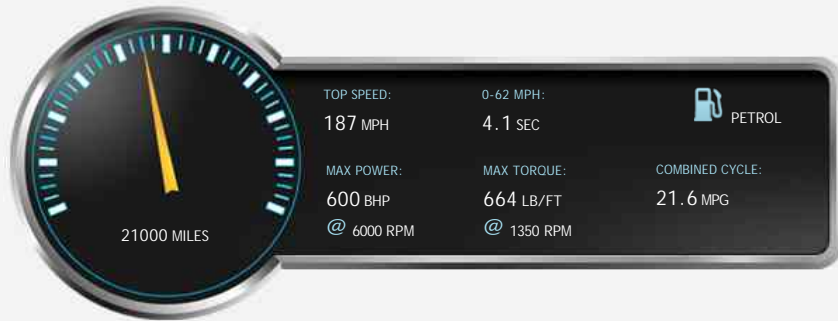

Performance & Engine