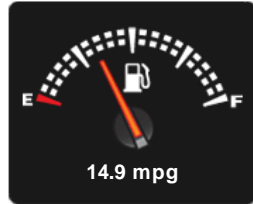

Fuel Economy

Running Costs

CO₂ emission figure (g/km)

VED band and CO₂

Combined

Extra Urban

Urban