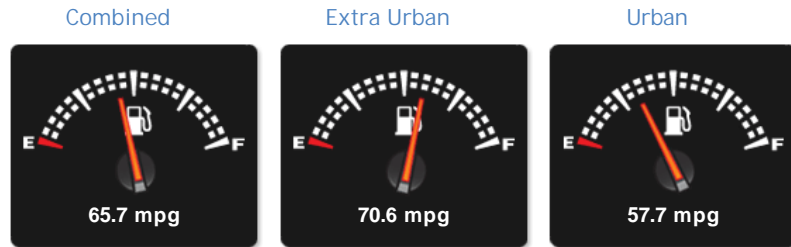

Fuel Economy

Running Costs