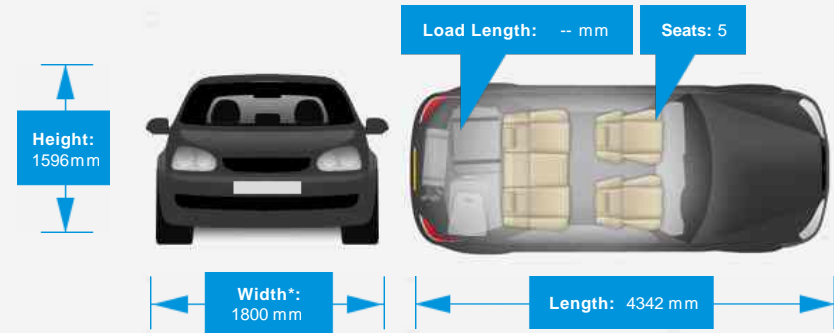

Opening Hours: Mon - Fri 08:30am - 6pm | Sat 09am - 5pm | Sun Closed

Performance & Engine

Engine: 4 Cylinders
In Line, 1995 Cc,
Turbo Charged,
DOHC

Driven Wheels: Front

Gears: 8

Weights & Measures

Doors: 5

*Including mirrors