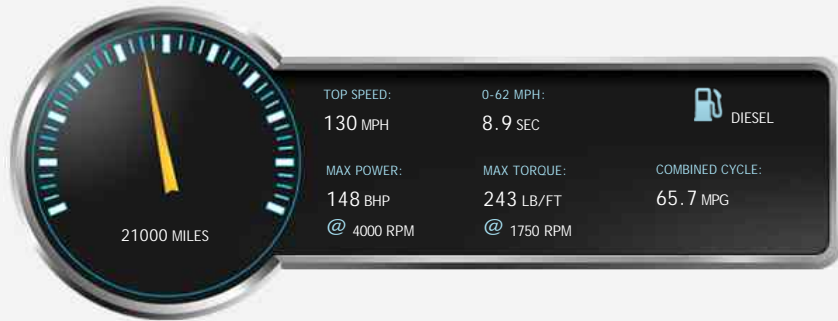

BMW 2 Series 218d M SPORT ACTIVE TOURER 2.0 WITH 2 YEARS FREE SERVICING* used cars

£16,999

This dealer has signed up to our **Dealer Promise.**

- Free history check
- 6 months (minimum) MOT
- Free 12 months Breakdown cover

General Info

Engine:	2.0 Diesel Automatic
Price:	£16,999
Body Type:	5 Dr Hatchback
Owners:	1
Mileage:	21,000
Reg Date:	March 2018 (18)
Colour:	Pearlescent Alpine White

Vehicle Features

12v Socket	3x3 point rear seat belts
ABS	Adjustable seats
Adjustable steering column/wheel	Air conditioning
Alarm	Alloy wheels
Auto On Headlights	Balance of makers warranty
Black leather seats	'Bluetooth'
CD Radio	

Vehicle Description

2018 Used BMW 218d 2.0L M SPORT ACTIVE TOURER cars for sale in The Wirral, Cheshire, in Pearlescent Frozen White this used BMW 218d 2.0L M SPORT ACTIVE TOURER is another fine example of what is available from used car dealers, Hardings of Parkgate, The Wirral, Cheshire.

Opening Hours: Mon - Fri 08:30am - 6pm | Sat 09am - 5pm | Sun Closed

Performance & Engine

Engine: 4 Cylinders
In Line, 1995 Cc,
Turbo Charged,
DOHC

Driven Wheels: Front

Gears: 8

Weights & Measures

Doors: 5

*Including mirrors