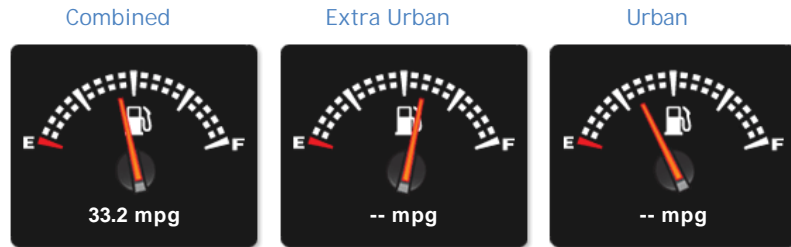

Fuel Economy

Running Costs