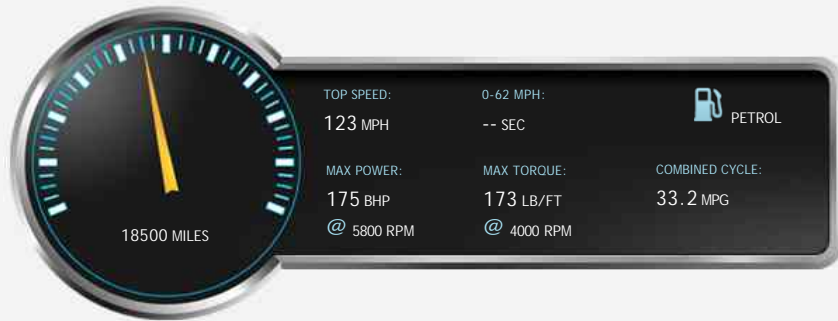

### General Info

Engine:	2.5 Petrol Automatic
Price:	£23,500
Body Type:	5 Dr Estate
Owners:	1
Mileage:	18,500
Reg Date:	September 2018 (68)
Colour:	Blue

### Vehicle Description

We are delighted to offer for sale this Fantastic 2018 Subaru Outback Premium. One Owner from New, Being the Premium Edition it boasts Amazing Specification; Powered by Subarus Legendary Boxer Engine through the Silky Smooth Lineartronic Transmission delivering All Wheel Drive Traction. Being the later Facelift Model it benefits from; Surround Cameras, Apple CarPlay, SI Drive (Driver Modes) Adaptive Headlights,

## Performance & Engine

**Driven Wheels:** All -

Permanent

**Gears:** 6