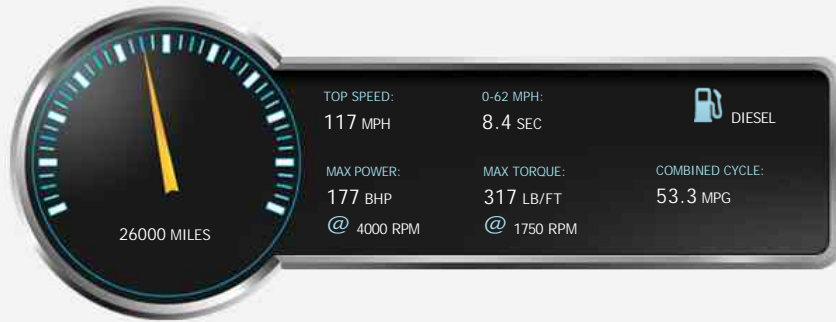

Performance & Engine