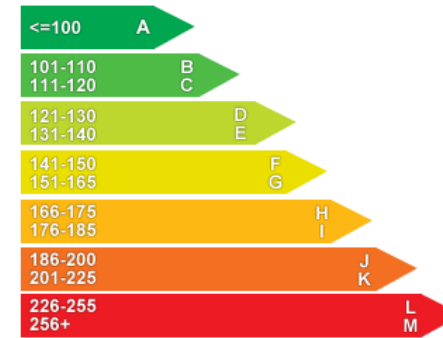

Running Costs

CO₂ emission figure (g/km)

Percentage