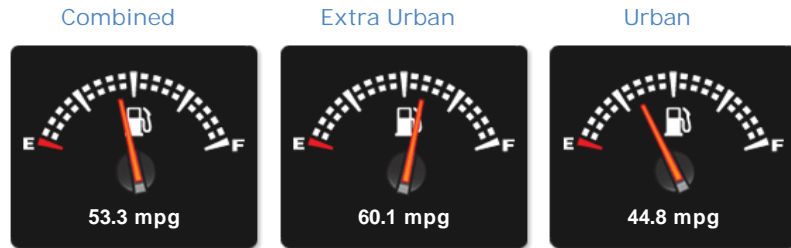

Land Rover Discovery Sport TD4 HSE LUXURY [180] (FREE MAINLAND UK DELIVERY !!)

Sold

General Info

Engine:	2.0 Diesel Automatic
Price:	Sold
Body Type:	5 Dr Estate
Owners:	1
Mileage:	26,000
Reg Date:	September 2017 (67)
Colour:	Santorini Black

Performance & Engine

Weights & Measures

*Including mirrors

Safety

NCAP Adult Rating: No Data
NCAP Child Rating: No Data
NCAP Pedestrian Rating: No Data
NCAP Safety Assist: No Data
NCAP Overall Rating: No Data

Fuel Economy

Running Costs

CO₂ emission figure (g/km)

Percentage

Insurance & Security

Insurance Group
(1-20)

Security

Immobiliser