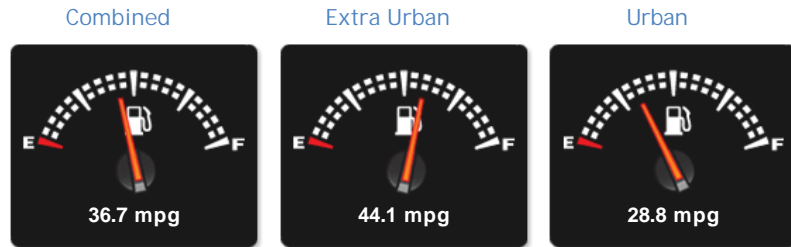

Fuel Economy

Running Costs