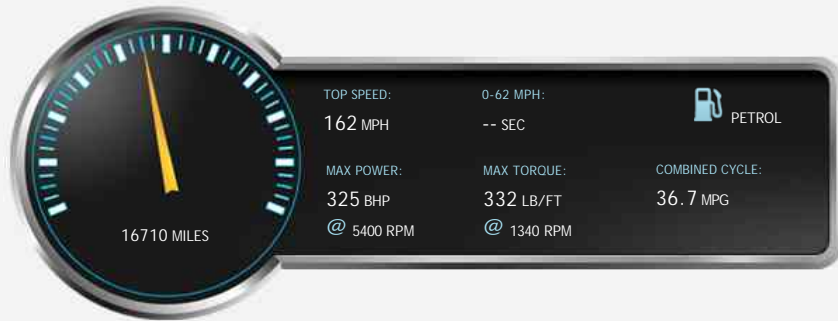

### General Info

Engine:	3.0 Petrol Semi-Automatic
Price:	£59,995
Body Type:	5 Dr Hatchback
Owners:	2
Mileage:	16,710
Reg Date:	March 2018 (18)
Colour:	Jet Black Metallic

Mereside Motors are delighted to present this PORSCHE PANAMERA HATCHBACK V6 4 5 SEATER 5 dr PDK 2.9 Finished In Jet Black Metallic With Black Partial Weather- Soft Close Close Doors- Panoramic Roof System- Privacy Glass- 8 Way Power Seats- Sports Tailpipes- Cupholder Covers Front- 21 Inch Sport Design Wheels- Wheel Centers With Full Colour Porsche Crest- 8 Speed Porsche Doppelkupplung (PDK). We have a team of experienced buyers who hand pick our cars from all parts of the UK so you can buy with confidence all vehicles are HPI Clear and prepared to the highest standard, full dealer facilities available call the sales

## Performance & Engine

Engine: 6 Cylinders  
Vee, 2995 Cc, Turbo  
Charged, DOHC

Driven Wheels: All -

Gears: 8

Permanent