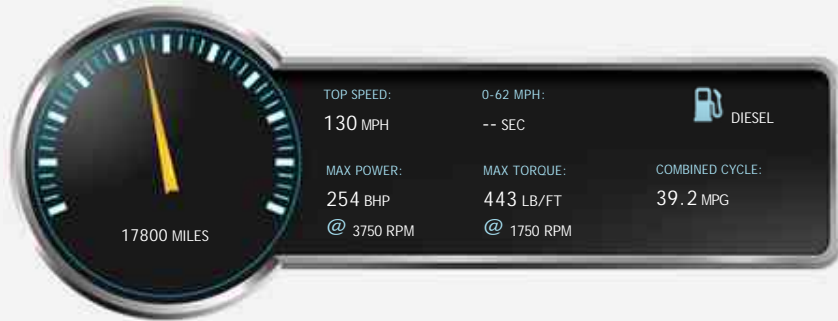

Performance & Engine