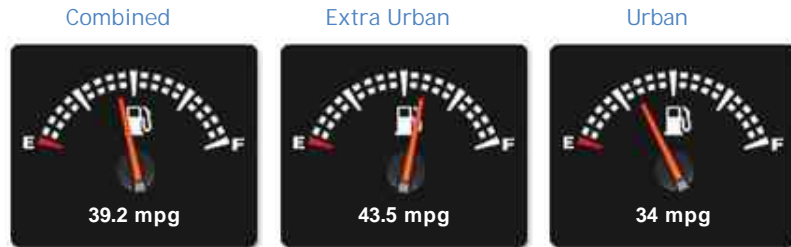

Fuel Economy

Running Costs