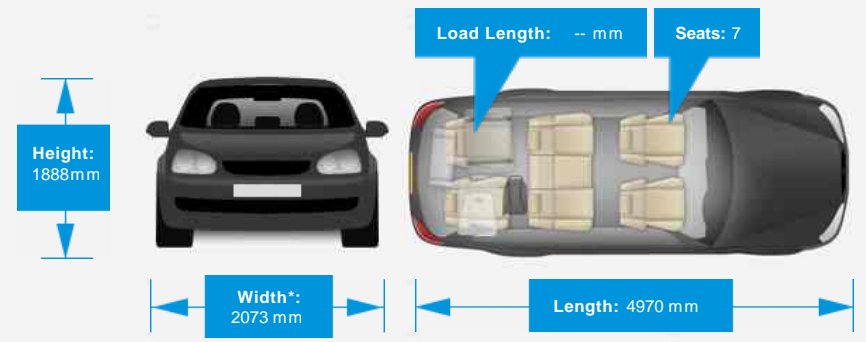

Opening Hours: Mon - Fri 8:30am - 6pm | Sat 9am - 5pm | Sun At home with the family

Performance & Engine

Driven Wheels: All -

Permanent

Gears: 8

Weights & Measures

Doors: 5

*Including mirrors