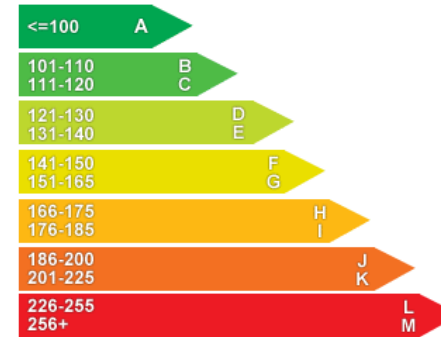

Safety

NCAP Adult Rating: No Data
NCAP Child Rating: No Data
NCAP Pedestrian Rating: No Data
NCAP Safety Assist: No Data
NCAP Overall Rating: No Data

Fuel Economy

Running Costs

CO₂ emission figure (g/km)

Price/ltr