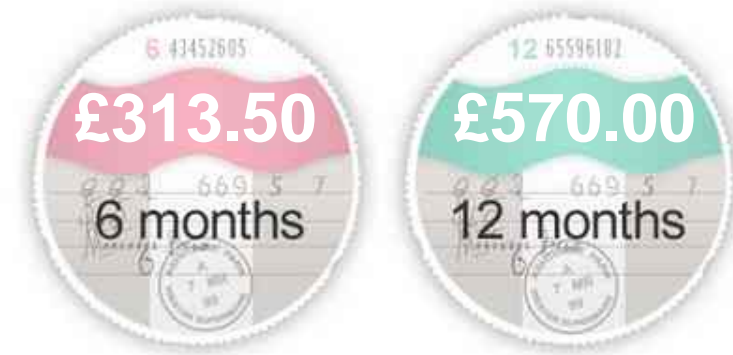

Insurance & Security

Road Tax

Insurance Group
(1-20)

Security

Immobiliser