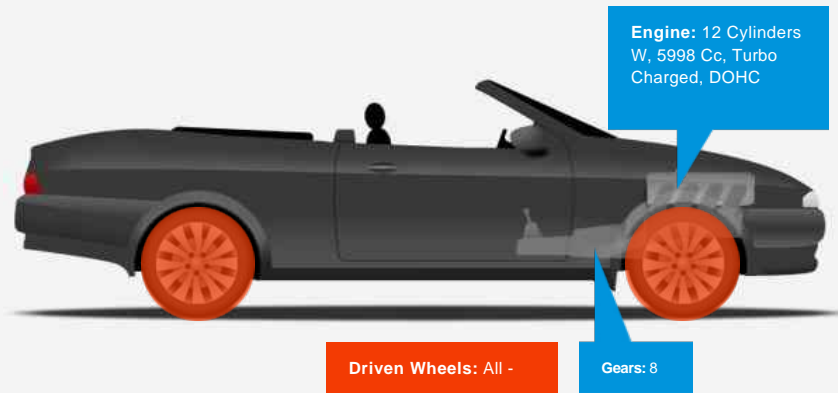

Performance & Engine