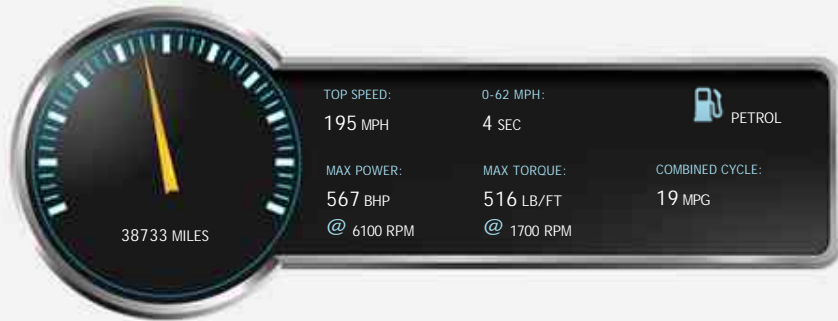

Performance & Engine