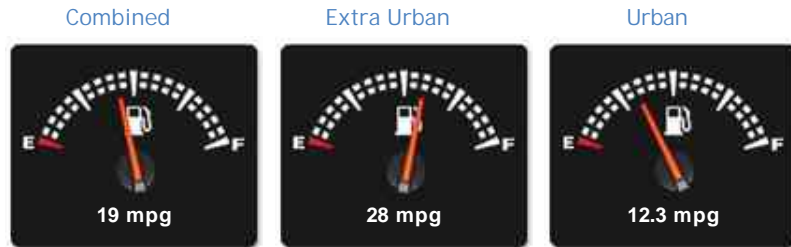

Fuel Economy

Running Costs