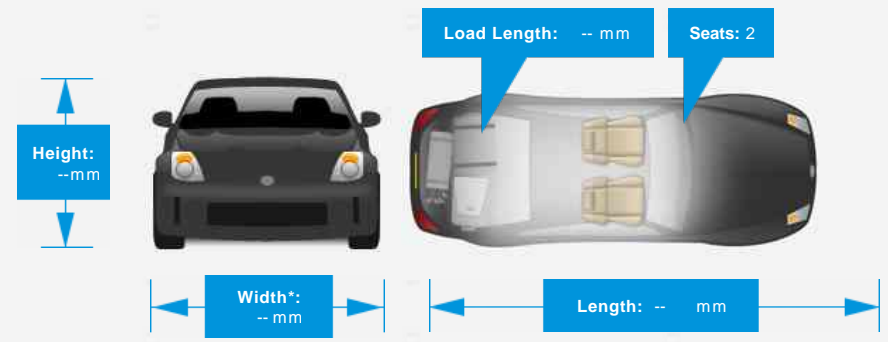

Weights & Measures