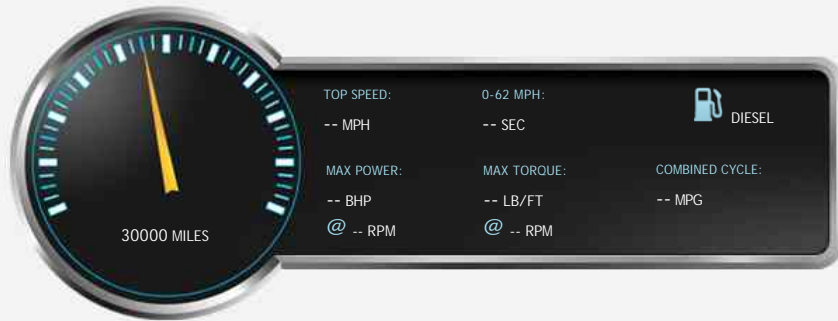

Performance & Engine