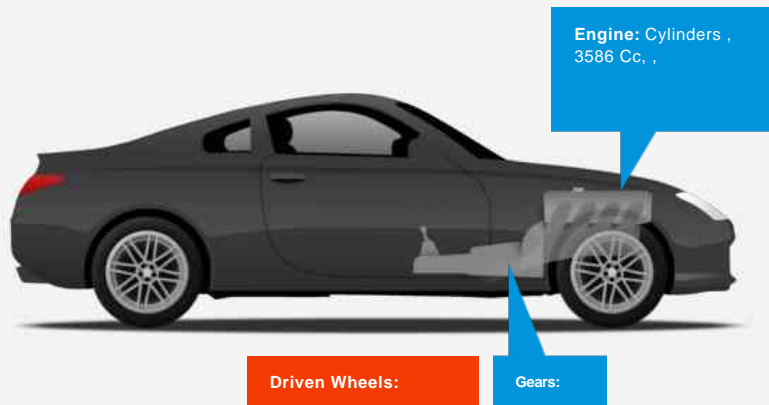

Performance & Engine