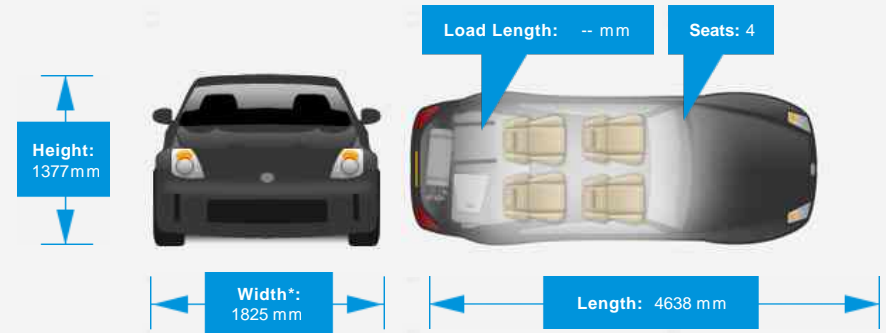

Performance & Engine

Engine: 4 Cylinders
In Line, 1995 Cc,
Turbo Charged,
DOHC

Driven Wheels: Rear

Gears: 8

Weights & Measures

Doors: 2

*Including mirrors

Safety