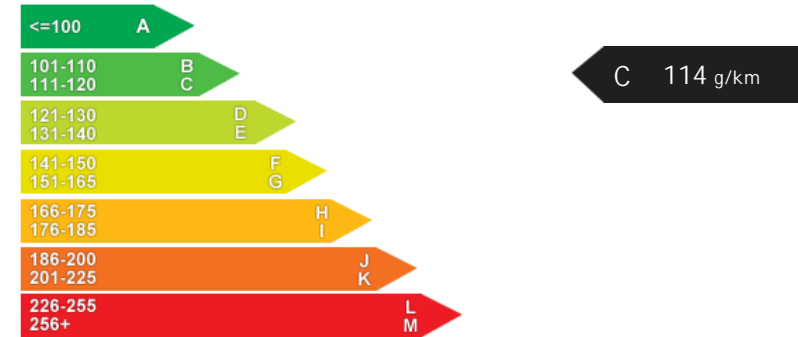

NCAP Adult Rating: No Data
NCAP Child Rating: No Data
NCAP Pedestrian Rating: No Data
NCAP Safety Assist: No Data
NCAP Overall Rating: No Data

Fuel Economy

Running Costs

CO₂ emission figure (g/km)

VED band and CO₂