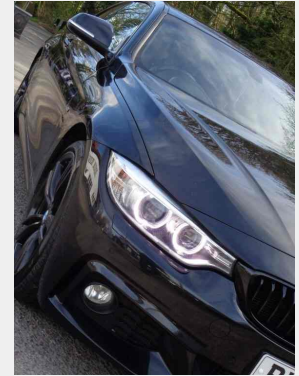

BMW 4 Series 420d M SPORT

£12,585

General Info

Engine:	2.0 Diesel Automatic
Price:	£12,585
Body Type:	2 Dr Coupe
Owners:	2
Mileage:	107,658
Reg Date:	September 2015 (65)
Colour:	BLACK

Vehicle Features

- > £30 per year road tax !
- > Air Conditioning
- > Auto Lights
- > Climate Control
- > CD Autochanger
- > Cruise Control
- > Electric Mirrors
- > Accoustic Parking (front &...)
- > Alloy Wheels
- > Auto Wipers
- > Bluetooth
- > Central Locking
- > Delivery can be arranged

Vehicle Description

Lovely BMW 420d M Sport couple in triple black. Full BMW main dealer service history. Benefits from great specification including sat nav, xenons, bluetooth, front and rear parking sensors, heated seats and only £30 road tax !!. Warranty included. Finance arranged. Delivery possible. PLEASE CALL BEFORE TRAVELLING AS NOT ALL CARS ARE KEPT ON SITE

Performance & Engine

Engine: 4 Cylinders
In Line, 1995 Cc,
Turbo Charged,
DOHC

Driven Wheels: Rear

Gears: 8

Weights & Measures

Doors: 2

*Including mirrors

Safety