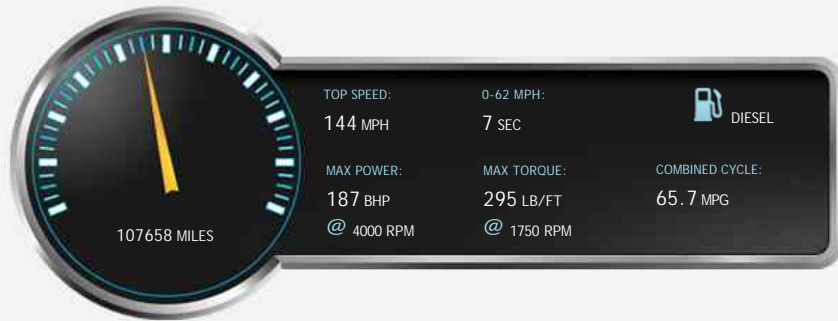

BMW 4 Series 420d M SPORT

£12,585

General Info

Engine:	2.0 Diesel Automatic
Price:	£12,585
Body Type:	2 Dr Coupe
Owners:	2
Mileage:	107,658
Reg Date:	September 2015 (65)
Colour:	BLACK

Vehicle Features

- > £30 per year road tax !
- > Air Conditioning
- > Auto Lights
- > Climate Control
- > CD Autochanger
- > Cruise Control
- > Electric Mirrors
- > Accoustic Parking (front &...)
- > Alloy Wheels
- > Auto Wipers
- > Bluetooth
- > Central Locking
- > Delivery can be arranged

Vehicle Description

Lovely BMW 420d M Sport couple in triple black. Full BMW main dealer service history. Benefits from great specification including sat nav, xenons, bluetooth, front and rear parking sensors, heated seats and only £30 road tax !!. Warranty included. Finance arranged. Delivery possible. PLEASE CALL BEFORE TRAVELLING AS NOT ALL CARS ARE KEPT ON SITE

Performance & Engine

Engine: 4 Cylinders
In Line, 1995 Cc,
Turbo Charged,
DOHC

Driven Wheels: Rear

Gears: 8

Weights & Measures

Doors: 2

*Including mirrors

Safety