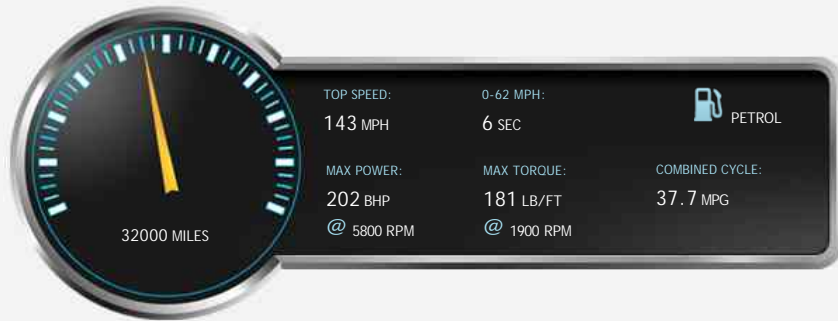

£9,495

General Info

Engine:	1.6 Petrol Manual
Price:	£9,495
Body Type:	3 Dr Hatchback
Owners:	3
Mileage:	32,000
Reg Date:	March 2016 (16)
Colour:	

Vehicle Features

Not Specified

Vehicle Description

3 months warranty, 12 months MOT, Full dealership history, Excellent bodywork, Black Full leather interior - Excellent Condition, Tyre condition Excellent, 5 seats, Black, 3 owners, Upgrades - 18in Alloy Wheels - 5 Y-Spoke Bi Colour, VXR Carbon Pack, Standard Features - Adjustable Speed Limit Audible Warning, Air Blend Heater with Four Speed Fan and Illuminated Controls, Air Conditioning includes Air Recirculation Facility, Anti-Submarining Ramps in Seats, Bi-Xenon Headlights with Cornering Light, Bluetooth Connectivity, CBC - Cornering Brake Control, Cruise Control and Trip Computer, DAB Digital Radio, Dipping Rear-View Mirror, Dual Remus Exhaust System, Electro-Chromatic Anti-Dazzle Drivers Door Mirror, Folding Key, Front Passengers Dual-Stage Airbags, Front Seat Side-Impact Airbags, Fuel Tank Located Ahead of Rear Axle, Full Size Curtain Airbags, Headlights - Washers, Heated Rear Window, Heated Windscreen, Interior Tailgate Handle, Koni Frequency Selective Damping - FSD, Laminated Windscreen, R4.0 IntelliLink Touch-Screen Infotainment System, Rear Fog Lights, Reclining Front Seats, Remote Control Central Locking with Security Deadlocks, Remote Control Security Alarm System, Side Window Demist Vents and Four Adjustable Heating and Ventilation Outputs, Speed Sensitive Power Assisted

Performance & Engine

Engine: 4 Cylinders
In Line, 1598 Cc,
Turbo Charged,
DOHC

Driven Wheels: Front

Gears: 6

Weights & Measures

Doors: 3

*Including mirrors

Safety