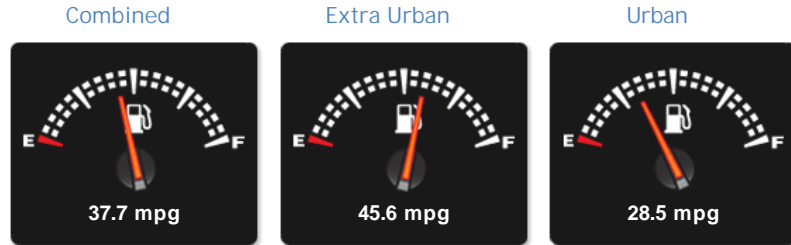

Fuel Economy

Running Costs