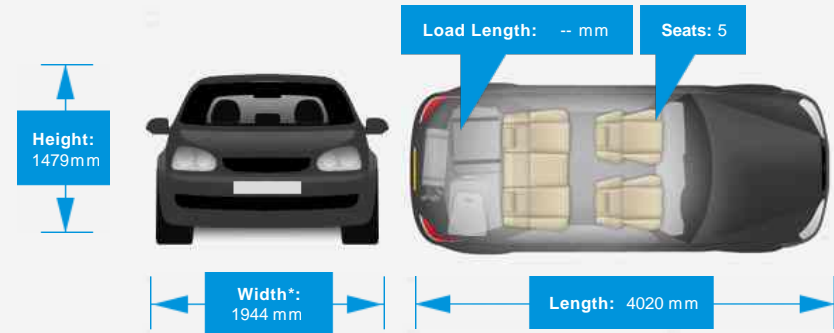

Performance & Engine

Engine: 4 Cylinders
In Line, 1598 Cc,
Turbo Charged,
DOHC

Driven Wheels: Front

Gears: 6

Weights & Measures

Doors: 3

*Including mirrors

Safety