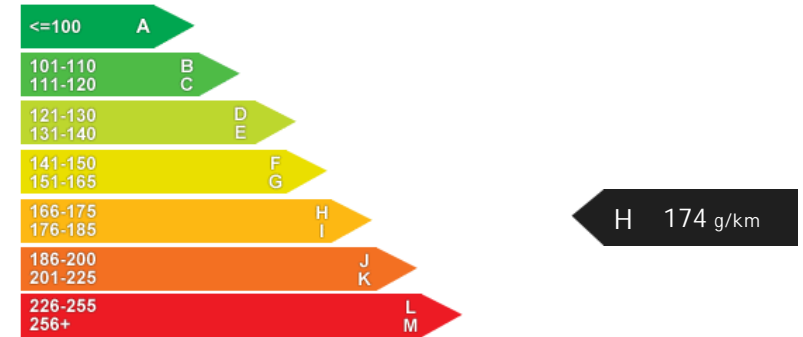

Performance & Engine

Engine: 4 Cylinders
In Line, 1598 Cc,
Turbo Charged,
DOHC

Driven Wheels: Front

Gears: 6

Weights & Measures

Doors: 3

*Including mirrors

Safety

NCAP Adult Rating: No Data
NCAP Child Rating: No Data
NCAP Pedestrian Rating: No Data
NCAP Safety Assist: No Data
NCAP Overall Rating: No Data

Fuel Economy

Running Costs

CO₂ emission figure (g/km)

VED band and CO₂