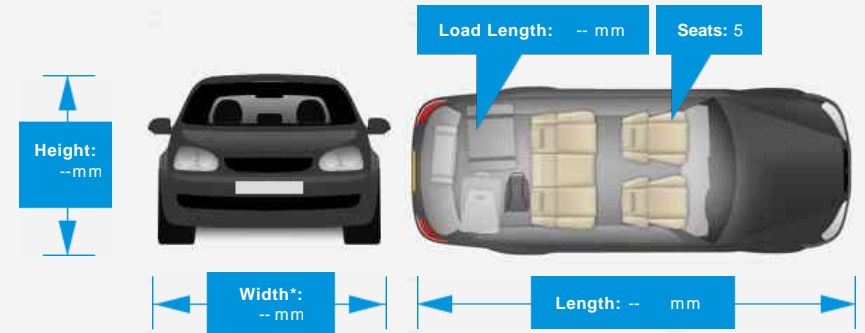

Tel: 01737 844644 - Web: www.summitcars.co.uk

Opening Hours: Mon - Sat 09am - 5:30pm | Sun 11am - 2pm BY APPOINTMENT

Performance & Engine

Selected

Weights & Measures

*Including mirrors

Safety

NCAP Adult Rating: No Data
NCAP Child Rating: No Data
NCAP Pedestrian Rating: No Data
NCAP Safety Assist: No Data
NCAP Overall Rating: No Data