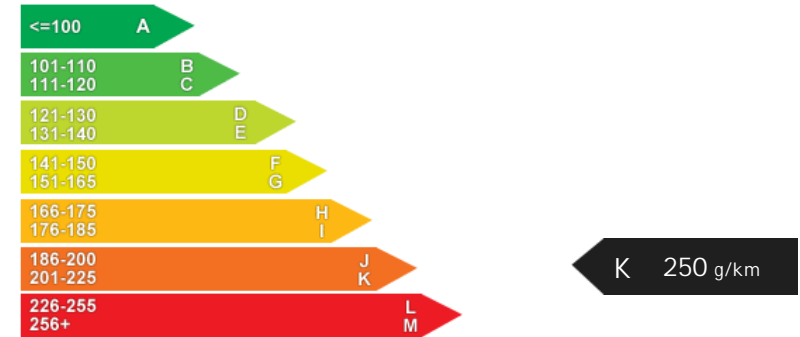

CO₂ emission figure (g/km)

VED band and CO₂