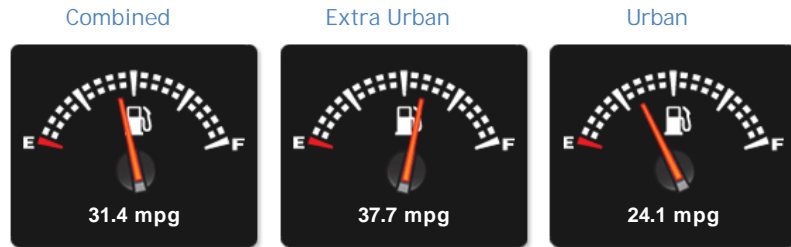

Jeep Cherokee CRD LIMITED

£1,995

General Info

Engine:	2.5 Diesel Manual
Price:	£1,995
Body Type:	5 Dr Estate
Owners:	3
Mileage:	130,000
Reg Date:	May 2003 (03)
Colour:	SILVER

Vehicle Features

- > Air Conditioning
- > Central Locking
- > Electric folding side mirrors
- > Electric Windows
- > Part exchange to clear
- > Alloy Wheels
- > Cruise Control
- > Electric Mirrors
- > On-Board Computer
- > Service History

Tel: 01737 844644 - Web: www.summitcars.co.uk

Opening Hours: Mon - Sat 09am - 5:30pm | Sun 11am - 2pm BY APPOINTMENT

Performance & Engine

Selected

Weights & Measures

*Including mirrors

Safety

NCAP Adult Rating: No Data
NCAP Child Rating: No Data
NCAP Pedestrian Rating: No Data
NCAP Safety Assist: No Data
NCAP Overall Rating: No Data

Fuel Economy

Running Costs

CO₂ emission figure (g/km)

VED band and CO₂

Insurance & Security

Road Tax

Insurance Group
(1-50)

Security