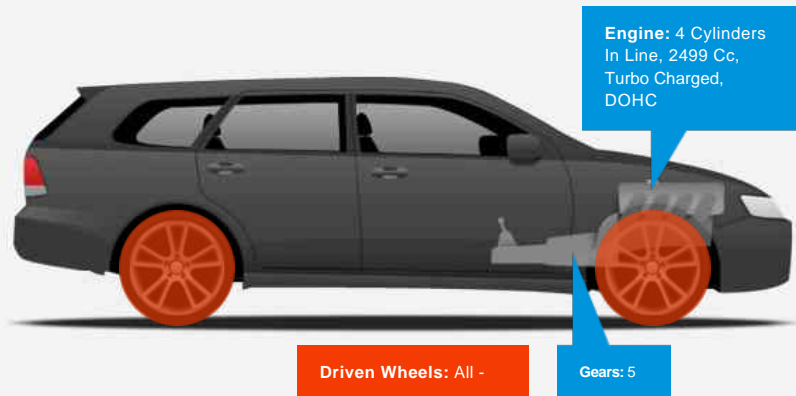

Performance & Engine