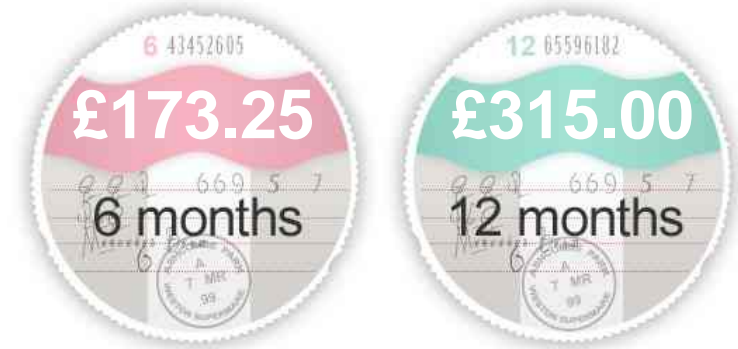

Insurance & Security

Road Tax

Insurance Group
(1-50)

Security

Immobiliser