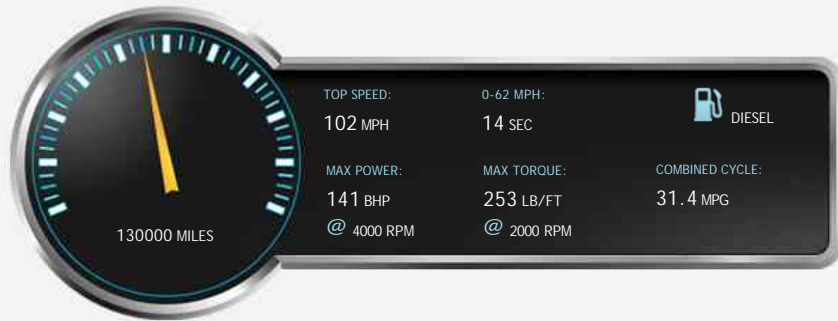

Jeep Cherokee CRD LIMITED

£1,995

General Info

Engine:	2.5 Diesel Manual
Price:	£1,995
Body Type:	5 Dr Estate
Owners:	3
Mileage:	130,000
Reg Date:	May 2003 (03)
Colour:	SILVER

Vehicle Features

- > Air Conditioning
- > Central Locking
- > Electric folding side mirrors
- > Electric Windows
- > Part exchange to clear
- > Alloy Wheels
- > Cruise Control
- > Electric Mirrors
- > On-Board Computer
- > Service History

Vehicle Description

*Nice old workhorse which drives well. Recent new clutch. Long MOT. PART EXCHANGE TO CLEAR!
PLEASE CALL BEFORE TRAVELLING AS NOT ALL CARS ARE KEPT ON SITE*

Summit Cars, Tadworth, Surrey

Tel: 01737 844644 - Web: www.summitcars.co.uk

Opening Hours: Mon - Sat 09am - 5:30pm | Sun 11am - 2pm BY APPOINTMENT

Performance & Engine

Selected

Weights & Measures

*Including mirrors

Safety

NCAP Adult Rating: No Data
NCAP Child Rating: No Data
NCAP Pedestrian Rating: No Data
NCAP Safety Assist: No Data
NCAP Overall Rating: No Data