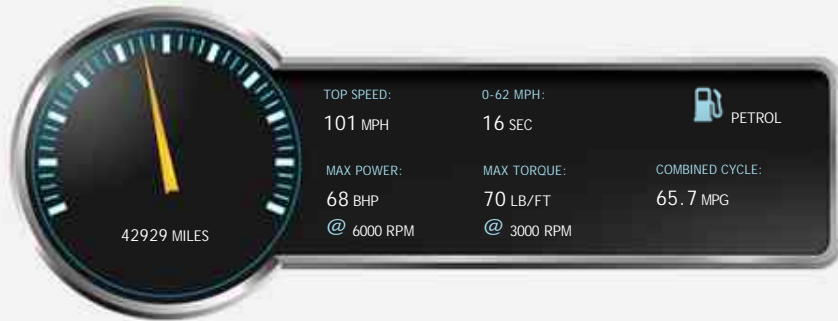

Performance & Engine