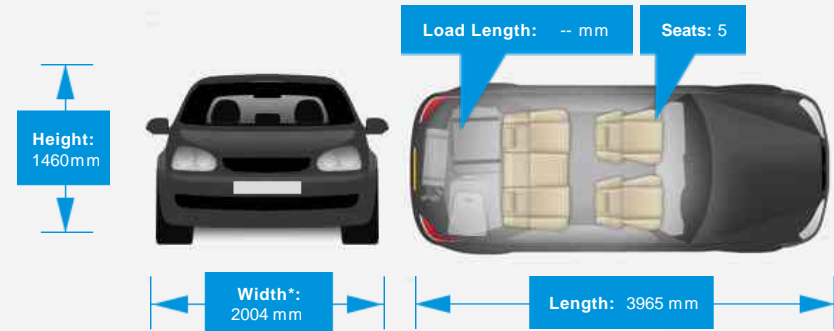

Performance & Engine

Driven Wheels: Front

Gears: 5

Weights & Measures

Doors: 5

*Including mirrors

Safety

NCAP Adult Rating: No Data
NCAP Child Rating: No Data
NCAP Pedestrian Rating: No Data
NCAP Safety Assist: No Data
NCAP Overall Rating: No Data