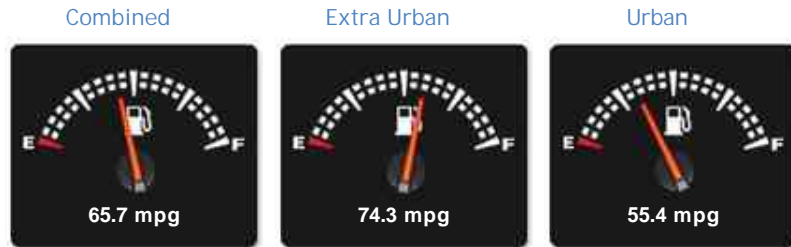

Fuel Economy

Running Costs