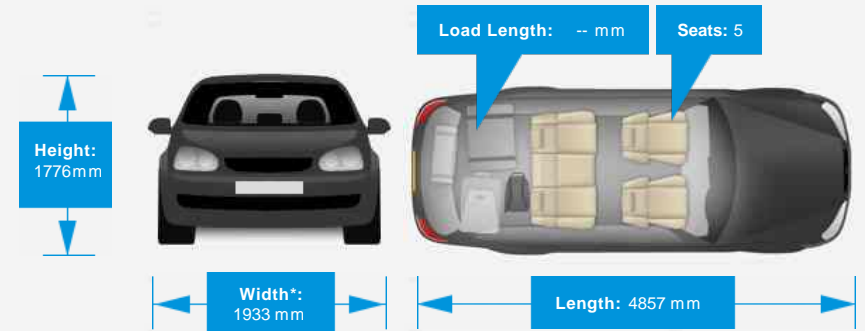

Driven Wheels: All -

Permanent

Gears:

Weights & Measures

Doors: 5

*Including mirrors

Safety

NCAP Adult Rating:	★★★★★
NCAP Child Rating:	No Data
NCAP Pedestrian Rating:	★
NCAP Safety Assist:	No Data
NCAP Overall Rating:	No Data