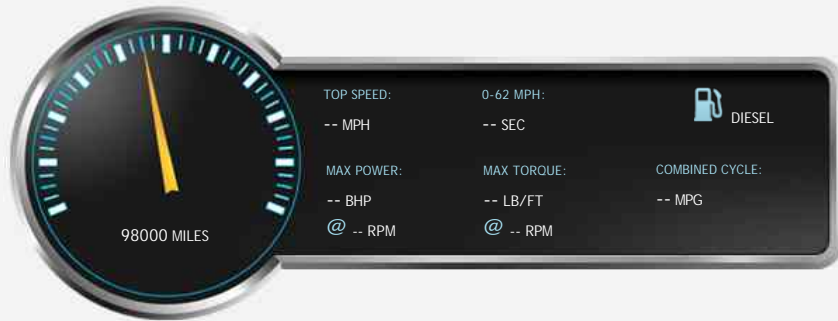

Performance & Engine