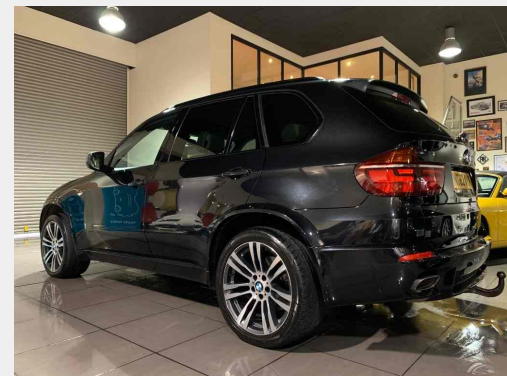

BMW X5 M50D XDRIVE

£17,750

General Info

Engine:	3.0 Diesel Automatic
Price:	£17,750
Body Type:	5 Dr Estate
Owners:	3
Mileage:	98,000
Reg Date:	October 2012 (62)
Colour:	Sapphire Black

Vehicle Features

Not Specified

Vehicle Description

We are very pleased to offer for sale this X5 M50D M Sport. This car is finished in Sapphire Black Metallic with Oyster Leather Upholstery. The specification consists of BMW Satellite Navigation System, BMW Radio CD System, Dual Zone Climate Control, Cruise Control, Privacy Glass, Panoramic Glass Sun Roof, Front and Rear Park Sensors, De-Attachable Tow Bar, Electric Memory Seats, Heated Seats, Front Centre Arm Rest, Electric Windows and Door Mirrors, Aluminium Running Boards, and 20" M Sport Alloy Wheels. The car is in very good condition inside and out and has service history, and spare keys.