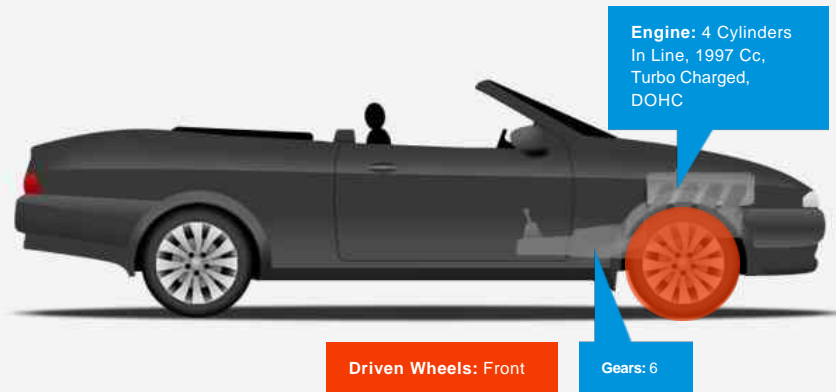

Performance & Engine