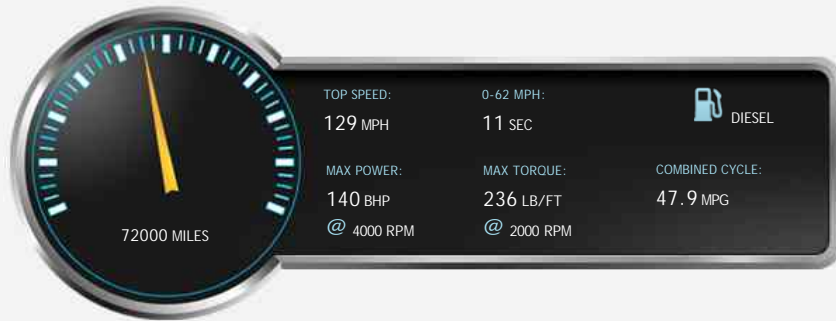

Performance & Engine