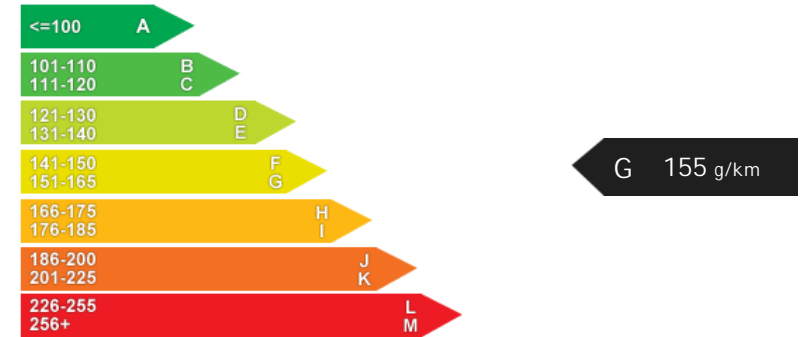

NCAP Overall Rating: No Data

Fuel Economy

Running Costs

CO₂ emission figure (g/km)

VED band and CO₂

Insurance & Security

Road Tax

Insurance Group
(1-20)