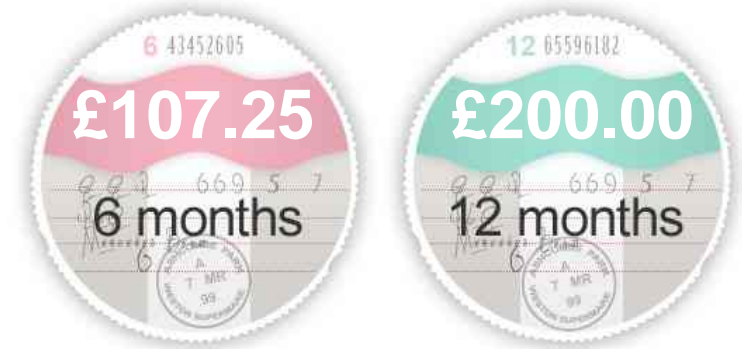

Insurance & Security

Road Tax

Insurance Group
(1-20)

Security

Immobiliser