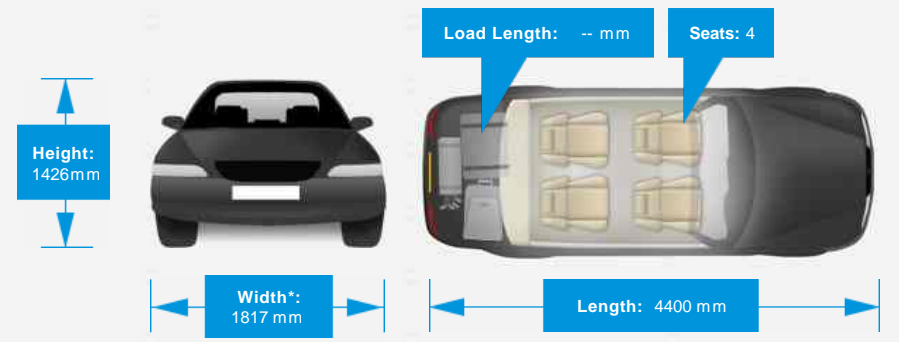

Weights & Measures