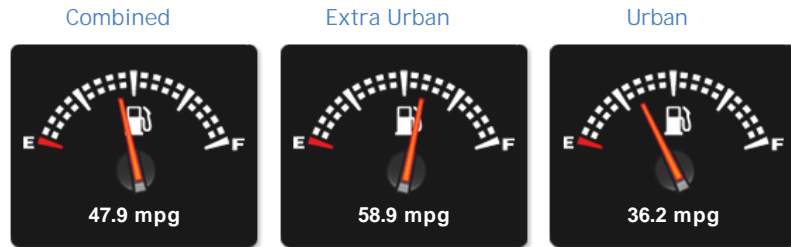

Fuel Economy

Running Costs