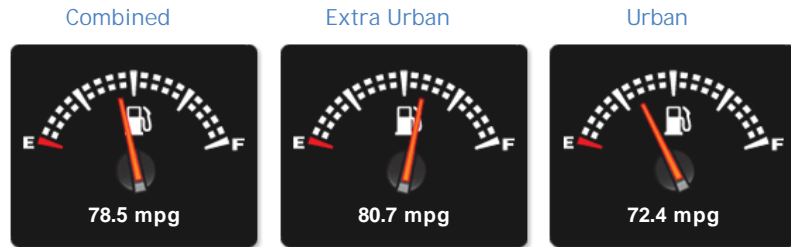

Fuel Economy

Running Costs