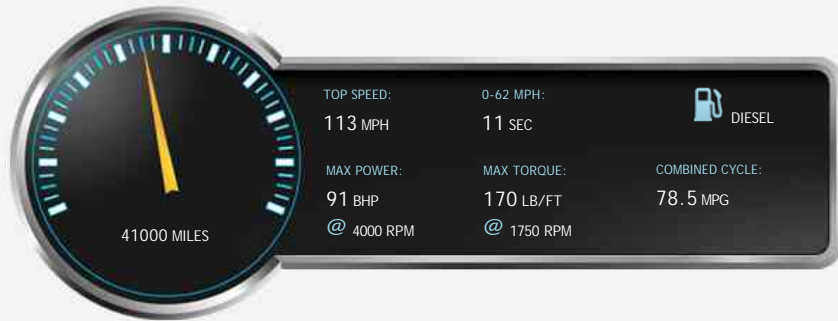

General Info

Engine:	1.6 Diesel Semi-Automatic
Price:	Sold
Body Type:	5 Dr Hatchback
Owners:	2
Mileage:	41,000
Reg Date:	October 2014 (64)
Colour:	

Vehicle Features

Not Specified

Vehicle Description

.....SORRY SOLD.....

3 months warranty, 12 months MOT, Full dealership history, Excellent bodywork, Grey Cloth interior - Excellent Condition, Tyre condition Excellent, 5 seats, Metallic Silver, 2 owners, 17in Alloy Wheels - Diamond Cut Cross, 7in Touch Drive Interface, ARKAMYS Digital Amplifier, Automatic Air Conditioning, Automatic Pack, Automatic Rain Sensitive Windscreen Wipers, Bluetooth System, Central Locking - Remote, City Camera Pack, Cruise Control with Speed Limiter, Dark Tinted Rear Windows, EBD - Electronic Brakeforce Distribution, ESP - Electronic Stability Programme, Front Fog Lights with Cornering Function, Front Passenger Airbag, Headlights - Automatic, Hi-Fi System, Hinged Rear Windows, Jukebox - 16GB Hard Drive, Navigation and Hi-Fi Pack, Radio - DAB, Rear Parking Sensors, Reversing Camera, Roof Rails - Gloss Black, Seats - Front Sofa Style, Steering Wheel - Leather/Two-Tone, Tyre Pressure Monitor, USB Socket, USB Socket - Additional, eMyWay - Colour Satellite Navigation

Performance & Engine

Engine: 4 Cylinders
In Line, 1560 Cc,
Turbo Charged, SOHC

Driven Wheels: Front

Gears: 6

Weights & Measures

Doors: 5

*Including mirrors

Safety