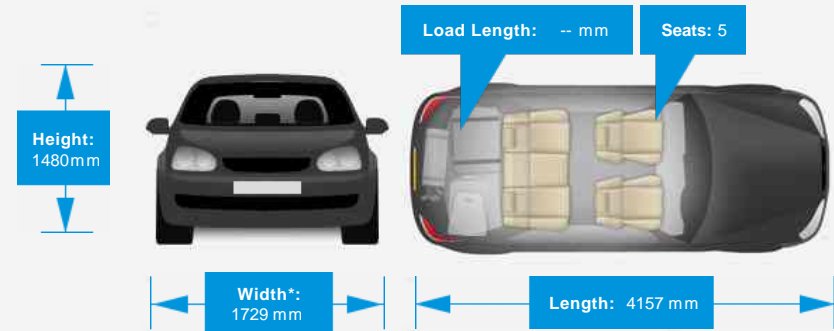

Performance & Engine

Engine: 4 Cylinders
In Line, 1560 Cc,
Turbo Charged, SOHC

Driven Wheels: Front

Gears: 6

Weights & Measures

Doors: 5

*Including mirrors

Safety