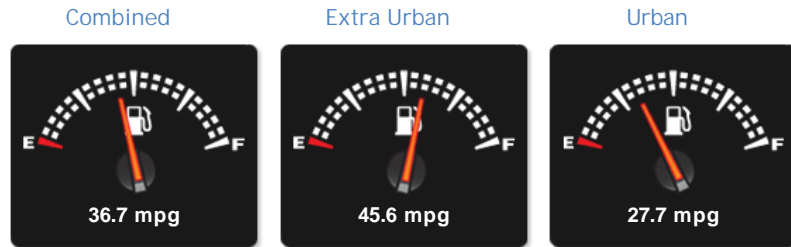

Fuel Economy

Running Costs