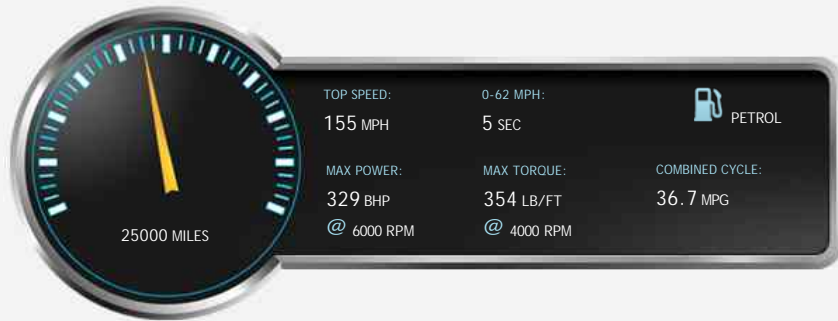

Performance & Engine