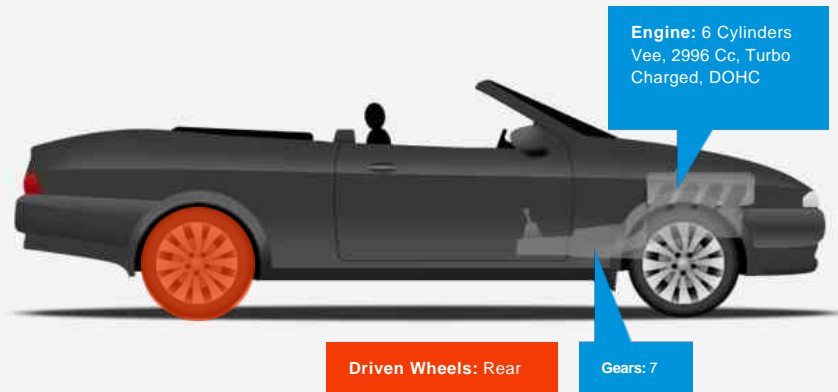

Performance & Engine