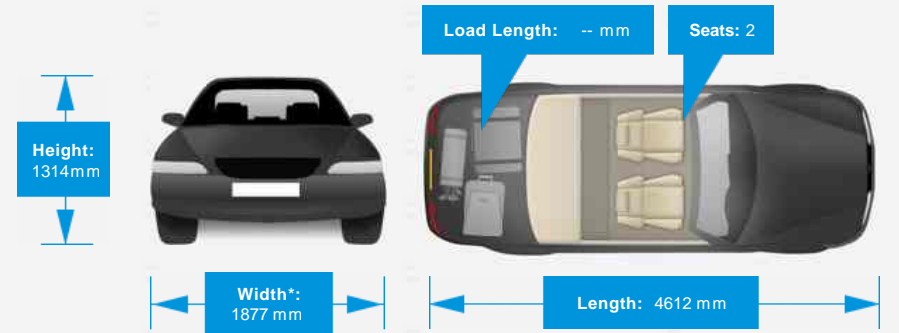

Performance & Engine

Weights & Measures

*Including mirrors

Safety

NCAP Adult Rating: No Data
NCAP Child Rating: No Data
NCAP Pedestrian Rating: No Data
NCAP Safety Assist: No Data
NCAP Overall Rating: No Data