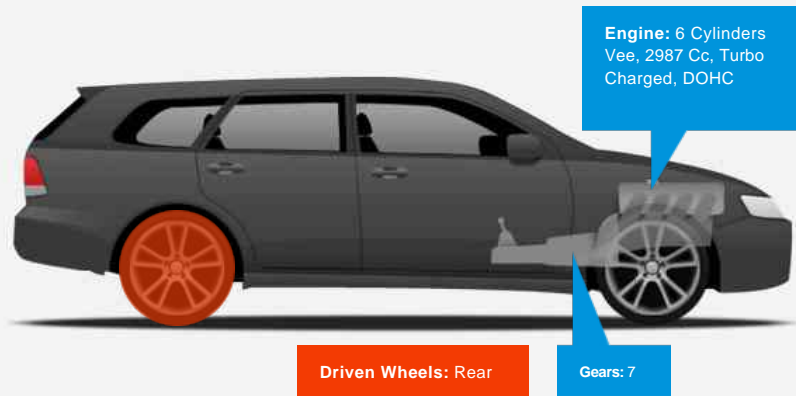

Performance & Engine