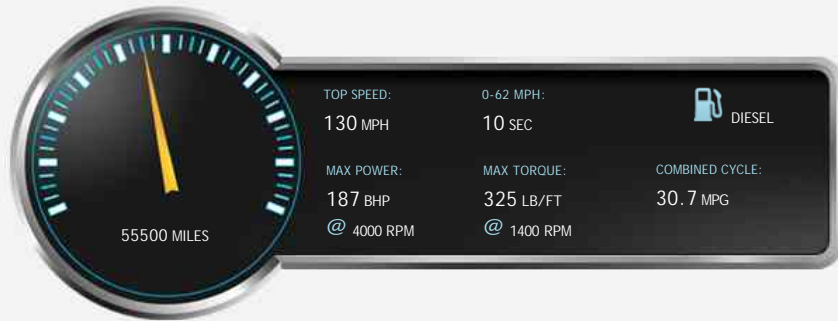

Performance & Engine