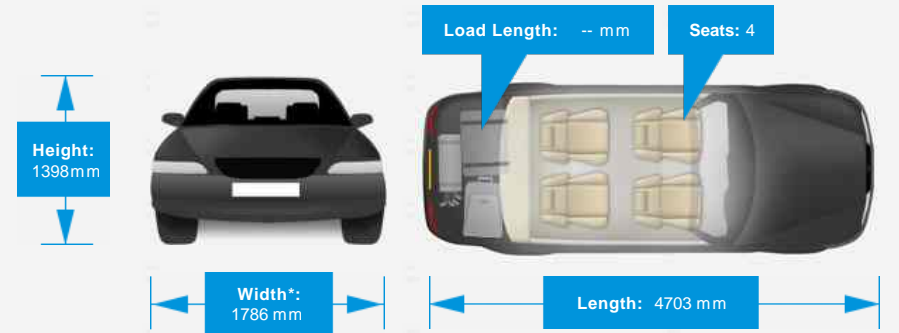

Weights & Measures