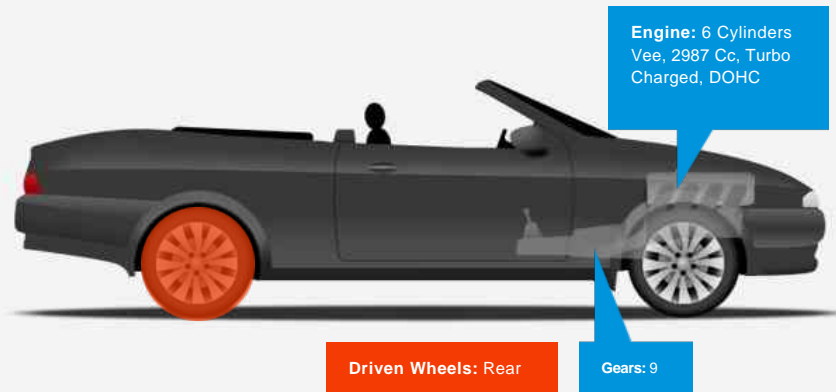

Performance & Engine