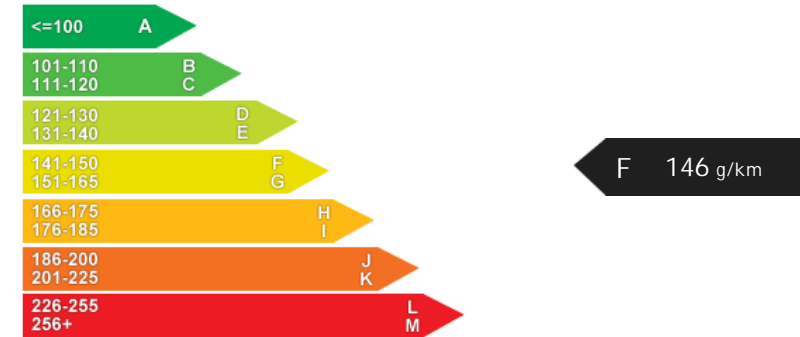

CO₂ emission figure (g/km)

VED band and CO₂