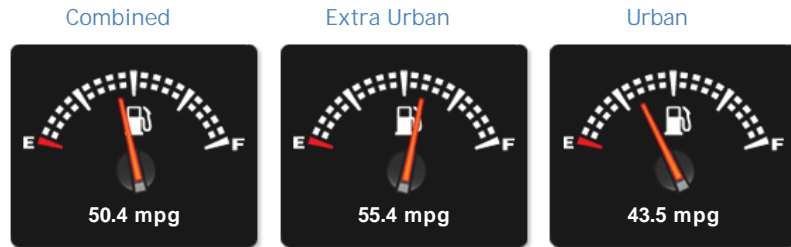

Fuel Economy

Running Costs