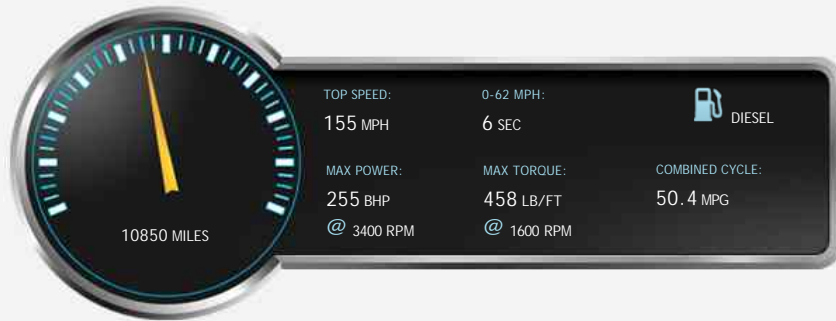

Performance & Engine