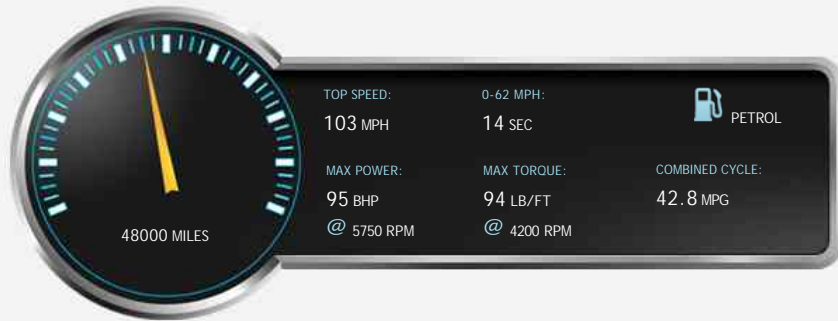

## General Info

Engine:	1.4 Petrol Automatic
Price:	£4,995
Body Type:	3 Dr Hatchback
Owners:	3
Mileage:	48,000
Reg Date:	September 2010 (60)
Colour:	

## Performance & Engine

Driven Wheels: Front

Gears: 4