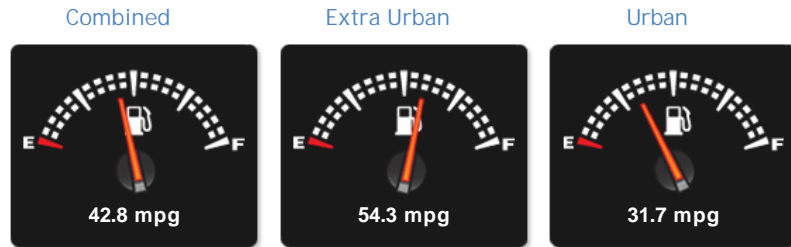

Fuel Economy

Running Costs