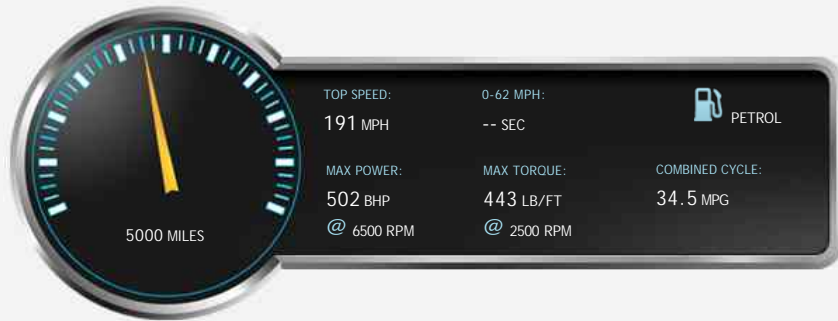

Performance & Engine