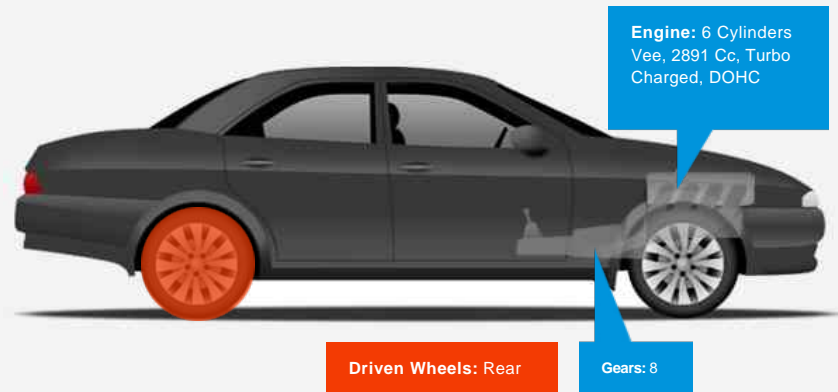

Performance & Engine