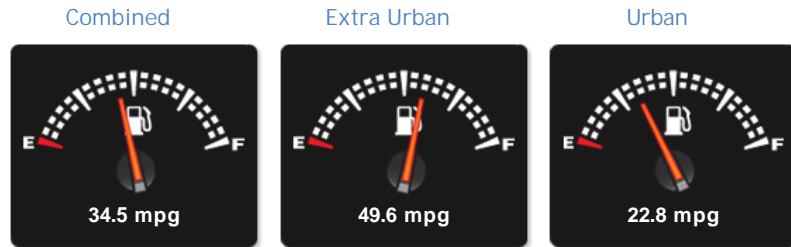

DN22 0EU

Alfa Romeo Giulia V6 BITURBO QUADRIFOGLIO

£42,950

General Info

Engine:	2.9 Petrol Automatic
Price:	£42,950
Body Type:	4 Dr Saloon
Owners:	2
Mileage:	5,000
Reg Date:	May 2018 (18)
Colour:	Misano Blue Metallic

Performance & Engine

Weights & Measures

*Including mirrors

Safety

NCAP Adult Rating: No Data
NCAP Child Rating: No Data
NCAP Pedestrian Rating: No Data
NCAP Safety Assist: No Data
NCAP Overall Rating: No Data

Fuel Economy

Running Costs

CO₂ emission figure (g/km)

Price/liter

Insurance & Security

Road Tax

Insurance Group
(1-20)

Security