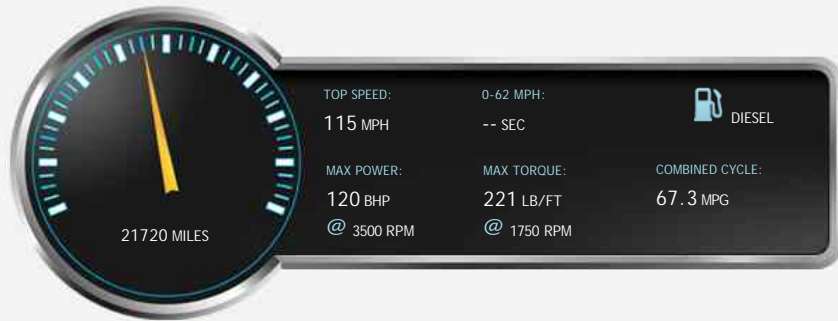

### General Info

|            |                      |
|------------|----------------------|
| Engine:    | 1.6 Diesel Automatic |
| Price:     | £17,995              |
| Body Type: | 5 Dr Hatchback       |
| Owners:    | 2                    |
| Mileage:   | 21,720               |
| Reg Date:  | October 2017 (67)    |
| Colour:    | Nera Black           |

### Vehicle Description

*Peugeot 3008 Allure Blue HDI S/S Auto. Finished in Nero black with Black Interior. This vehicle features a huge range of factory options including, Sat Nav, Park sensors front and rear, Reverse camera, 18" Diamond Cut Alloy wheels, Led interior light package plus much more!!*

## Performance & Engine

Engine: 4 Cylinders  
In Line, 1560 Cc,  
Turbo Charged, SOHC

Driven Wheels: Front

Gears: 6