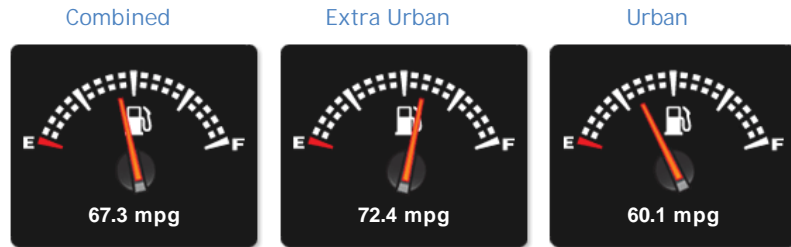

Fuel Economy

Running Costs