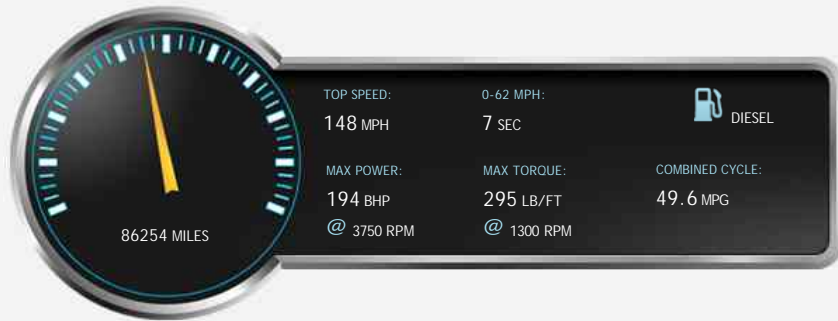

BMW 3 Series 325d M SPORT

£6,685

General Info

Engine:	3.0 Diesel Manual
Price:	£6,685
Body Type:	2 Dr Coupe
Owners:	2
Mileage:	86,254
Reg Date:	September 2009 (59)
Colour:	ELECTRIC BLUE

Vehicle Features

- > Acoustic Parking (front &...)
- > Alloy Wheels
- > Auto Wipers
- > Central Locking
- > Drivers memory seat
- > Electric front seats
- > Electric Windows
- > Air Conditioning
- > Auto Lights
- > Climate Control
- > Cruise Control
- > Electric folding side mirrors
- > Electric Mirrors

Vehicle Description

Very nice BMW 325d Coupe M Sport in a lovely colour combination of electric blue with black leather interior. Good specification including sat nav, electric seats, memory seats, electric folding mirrors, front & rear parking sensors, xenons etc. Warranty included and finance arranged. PLEASE CALL BEFORE TRAVELLING AS NOT ALL CARS ARE KEPT ON SITE

Summit Cars, Tadworth, Surrey

Tel: 01737 844644 - Web: www.summitcars.co.uk

Opening Hours: Mon - Sat 09am - 5:30pm | Sun 11am - 2pm BY APPOINTMENT

Performance & Engine

Engine: 6 Cylinders
In Line, 2993 Cc,
Turbo Charged,
DOHC