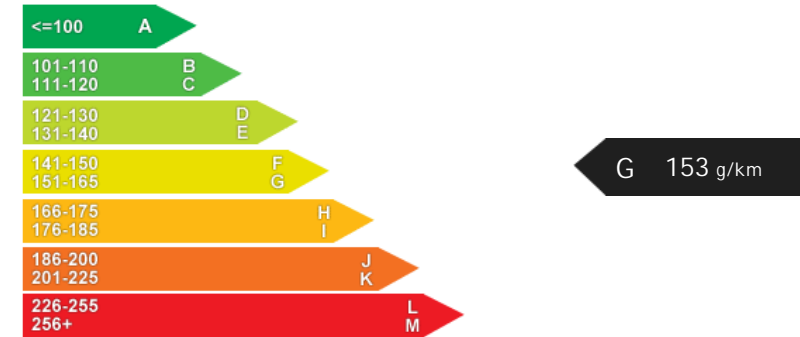

CO₂ emission figure (g/km)

VED band and CO₂