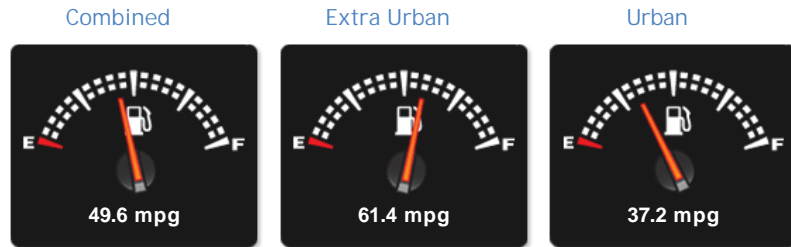

Fuel Economy

Running Costs