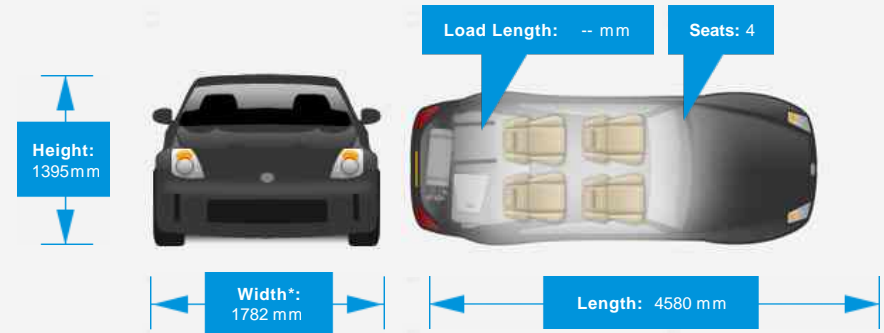

Driven Wheels: Rear

Gears: 6

Weights & Measures

Doors: 2

*Including mirrors

Safety

NCAP Adult Rating: No Data
NCAP Child Rating: No Data
NCAP Pedestrian Rating: No Data
NCAP Safety Assist: No Data
NCAP Overall Rating: No Data