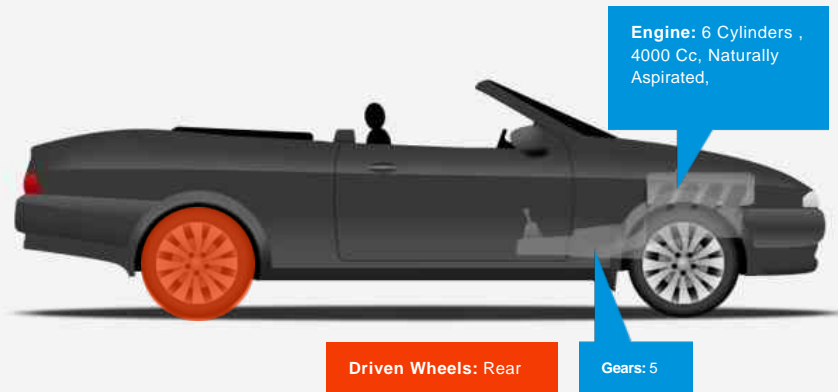

Performance & Engine