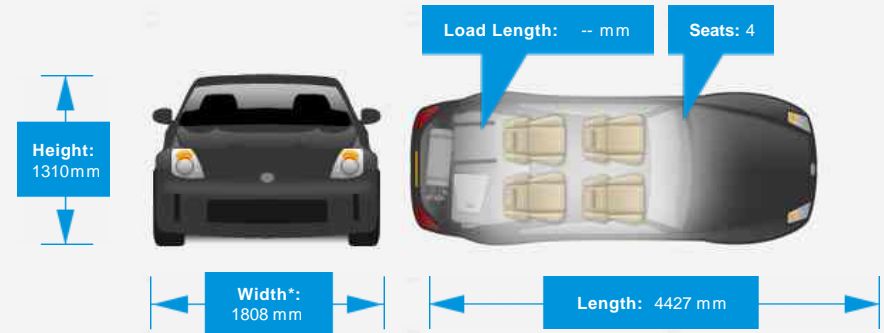

Performance & Engine

Engine: 6 Cylinders , 3824 Cc, Naturally Aspirated, DOHC

Driven Wheels: Rear

Gears: 6

Weights & Measures

Doors: 2

*Including mirrors

Safety