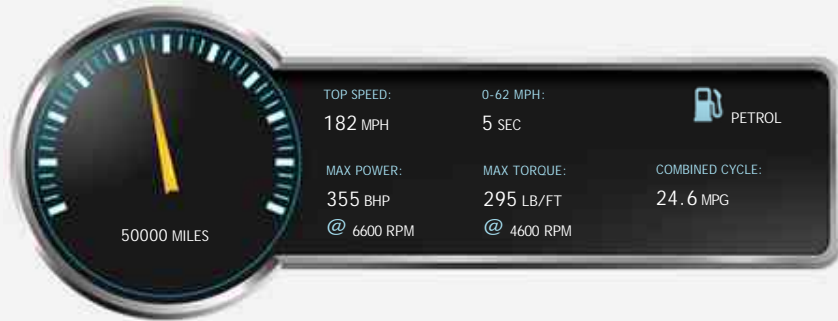

Performance & Engine