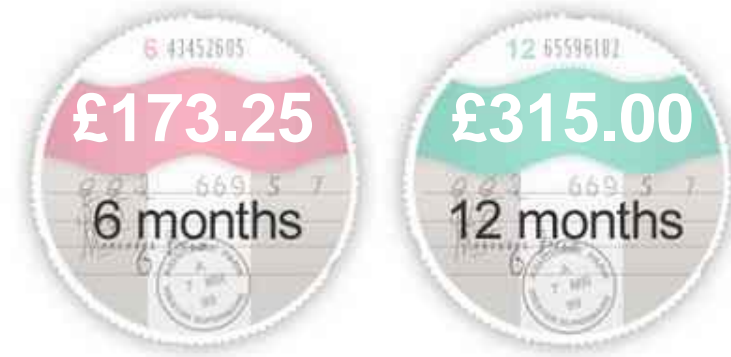

DN22 0EU

Porsche 911 CARRERA 2S

£22,950

General Info

Engine:	3.8 Petrol Manual
Price:	£22,950
Body Type:	2 Dr Coupe
Owners:	
Mileage:	50,000
Reg Date:	December 2004 (54)
Colour:	Seal Grey

Vehicle Features

Not Specified

Vehicle Description

Superb Example Throughout, Previously Supplied By Us In 2014 To A Meticulous Owner Who Covered A Mere 1000 Miles In Total And Kept The Car Garaged, Good Service History Done At 19k, 29k, 35k, 41k, 48k, 49k (New Tandem Pump + Coolant Pipes - £1800), In Preparation For Sale At 50k / March 2020 We Have Just Settled For The Following Works; Full Inspection, Major Service, Bore Scope (OK), Brake Fluid Change, Replace Spark Plugs, B/Fluid + Drive Belt - This 911 Is Good To Go With Excellent N Rated Michelin Pilot Sport Tyres All Round And MOT Until Dec 2020. Supplied With 3 Keys, Book Pack And 6 Months Comprehensive Warranty. Nice Spec Includes Sports Chrono Pack, PASM, Sports Exhaust, Rear Park Assist, Xenons, Ocean Blue Leather Trim, 3 Spoke Sports Steering Wheel, Pioneer Head Unit With Bluetooth And Usual Refinements. Drives Brilliantly, 4 seats, Metallic Seal Grey, Upgrades - Sports Exhaust, Sports Chrono Package Plus, Heated Seats, 3 Spoke Sports Steering wheel in Smooth Leather, Wheel Centres with

Insurance & Security

Road Tax

Insurance Group
(1-50)

Security

Immobiliser

Euro Status