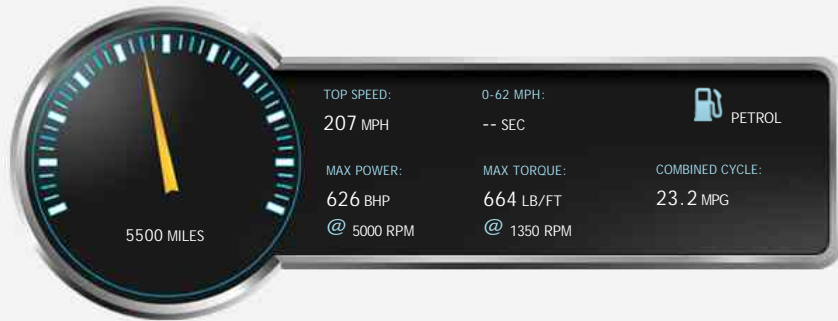

### General Info

Engine:	6.0 Petrol Automatic
Price:	£134,950
Body Type:	2 Dr Coupe
Owners:	2
Mileage:	5,500
Reg Date:	August 2018 (18)
Colour:	Tungsten Met

## Performance & Engine

**Engine:** 12 Cylinders W, 5950 Cc, Turbo Charged, DOHC

**Driven Wheels:** All -

Permanent

**Gears:** 8