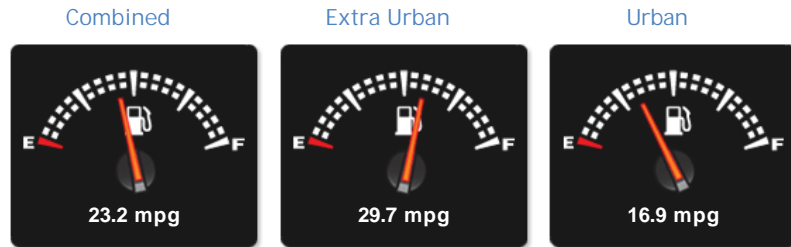

Fuel Economy

Running Costs