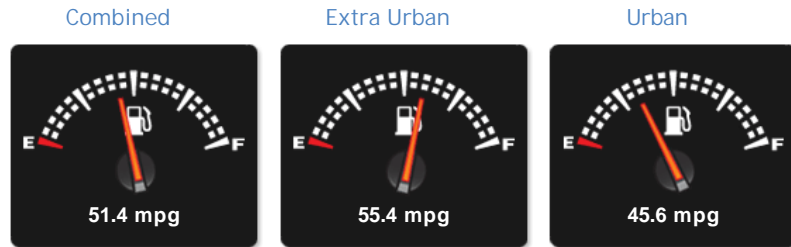

Fuel Economy

Running Costs