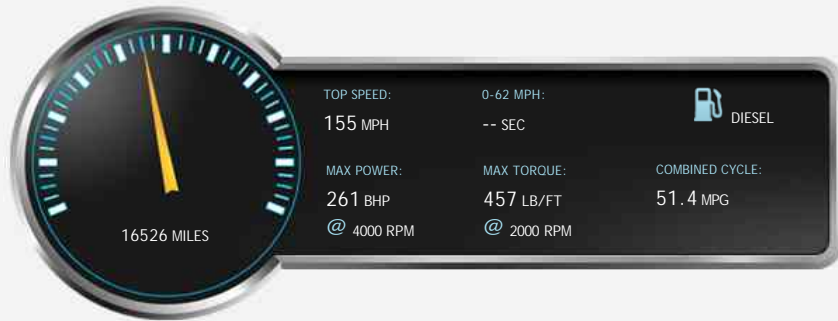

Performance & Engine