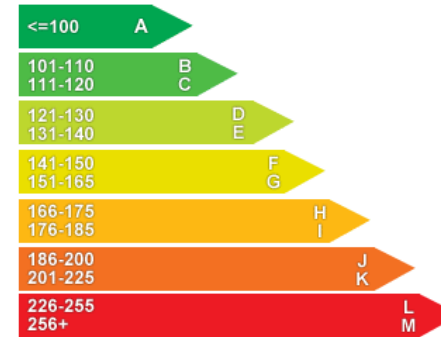

Performance & Engine

Driven Wheels: All -

Permanent

Gears: 8

Weights & Measures

Doors: 5

*Including mirrors

Safety

NCAP Adult Rating: No Data
NCAP Child Rating: No Data
NCAP Pedestrian Rating: No Data
NCAP Safety Assist: No Data
NCAP Overall Rating: No Data

Fuel Economy

Running Costs

CO₂ emission figure (g/km)

Petrol/Diesel